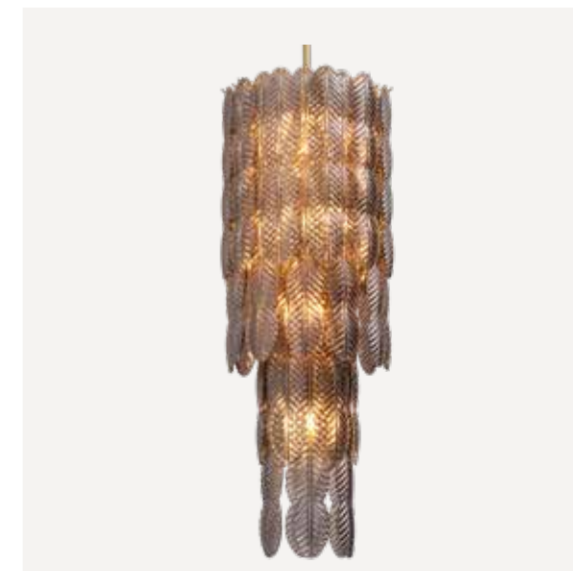

CHANDELIER IMPERIAL
Brushed brass finish | smoke glass
Ø 44 | H. 106 cm
Ø 17.32" | H. 41.73"
TM0062 | USA: TM0062UL