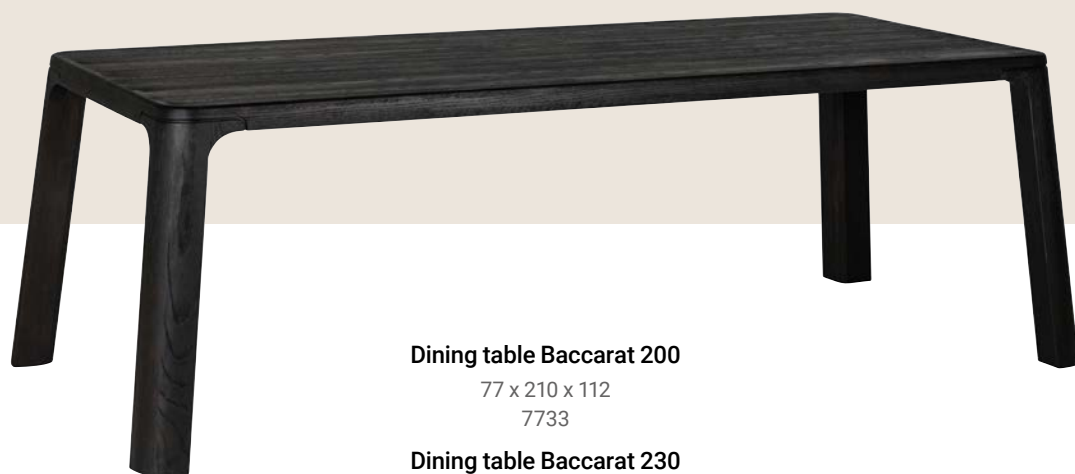

80 x 150 x 40 cm
7840

Refined round corners, angled legs and sides undoubtedly make the chic Baccarat collection stand out. Made of rustic oak veneer and finished in the colour 'dark coffee', making the beautiful oak structure even more visible.

Sideboard Baccarat 4-doors

87 x 200 x 46.5 cm

7731

Collection Baccarat

See page 242 for
the product specifications

Dining table Baccarat 230
77 x 240 x 112 cm
7734

Coffee table Patagonia

44 x 100 x 100 cm
7709

Take it to
the next level

Cabinet Baccarat 2-doors

230 x 90 x 46 cm
7732

Coffee table Baccarat set of 2

42 x 92 x 92 cm
7730

Coffee table Baccarat

42 x 100 x 100 cm
7735

Dining table Baccarat 200

77 x 210 x 112
7733

Dining table Baccarat 230

77 x 240 x 112
7734

Collection Bliss

See page 247 for
the product specifications

Bone inlay refers to an ancient decorative technique that involves embedding delicate, hand carved pieces of bone into the surface of an object. Add brass details and bases and the result is a beautiful and sophisticated combination.