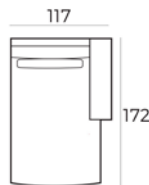

88 x 117 x 172 cm
FELIX-LCH90R