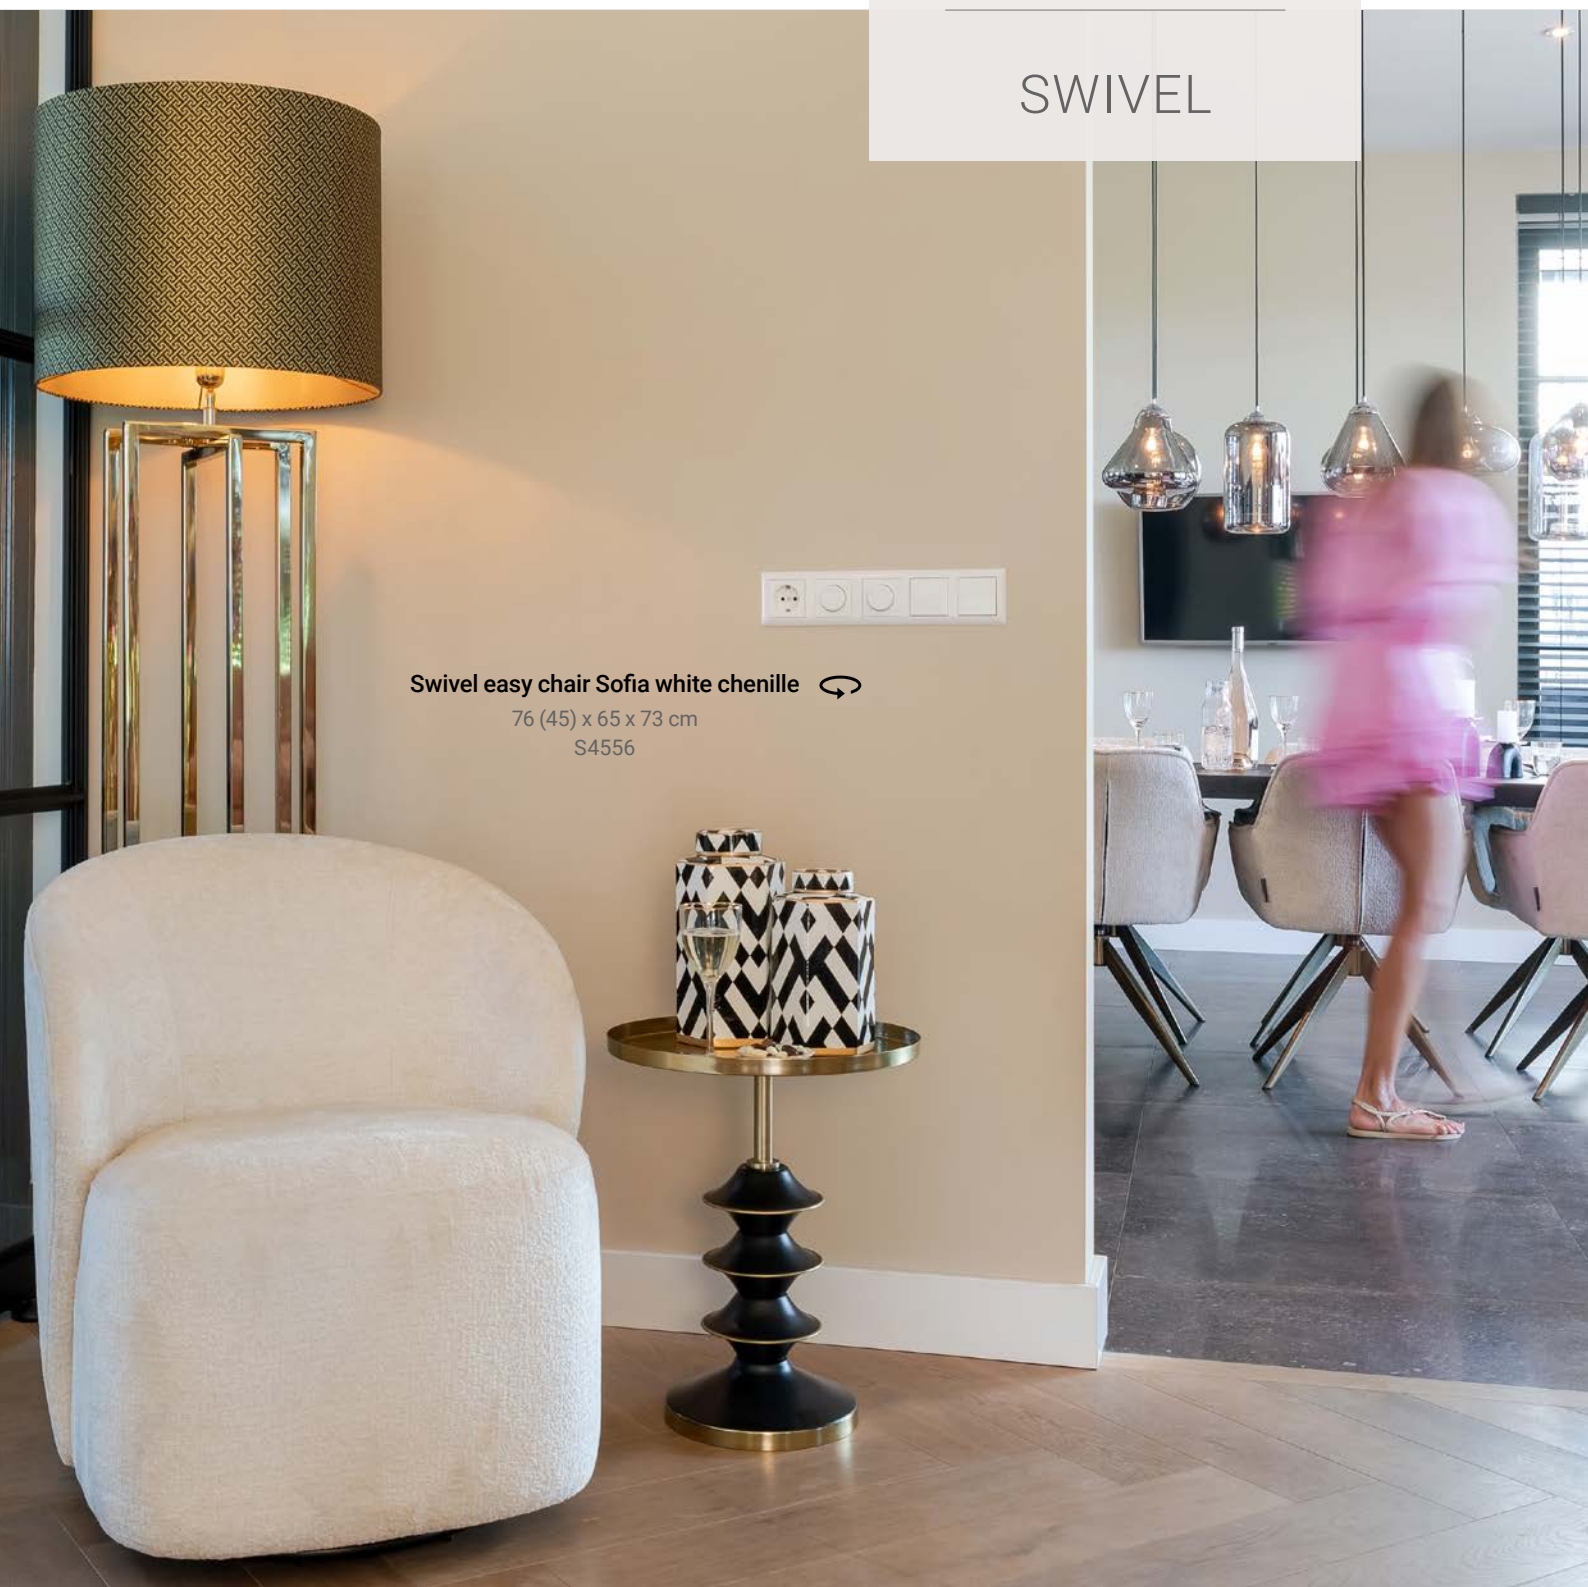

A modern interior scene featuring a swivel chair, a lamp, and a window. The swivel chair is upholstered in light-colored velvet and has a rounded, tufted design. Behind it stands a tall lamp with a cylindrical shade featuring a leopard print pattern and a base with a metallic, scale-like texture. To the right, a window looks out onto greenery, and a portion of another upholstered chair with a leopard print pillow is visible.

Swivel chair Kendall khaki velvet ↻
67 (36) x 94 x 91 cm
S4538

Collection Easy Chairs

SWIVEL

Swivel easy chair Sofia white chenille

76 (45) x 65 x 73 cm
S4556