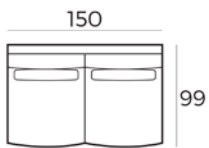

88 x 150 x 99 cm
FELIX-2,5ZA