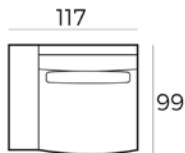

88 x 117 x 99 cm
FELIX-1,5AL