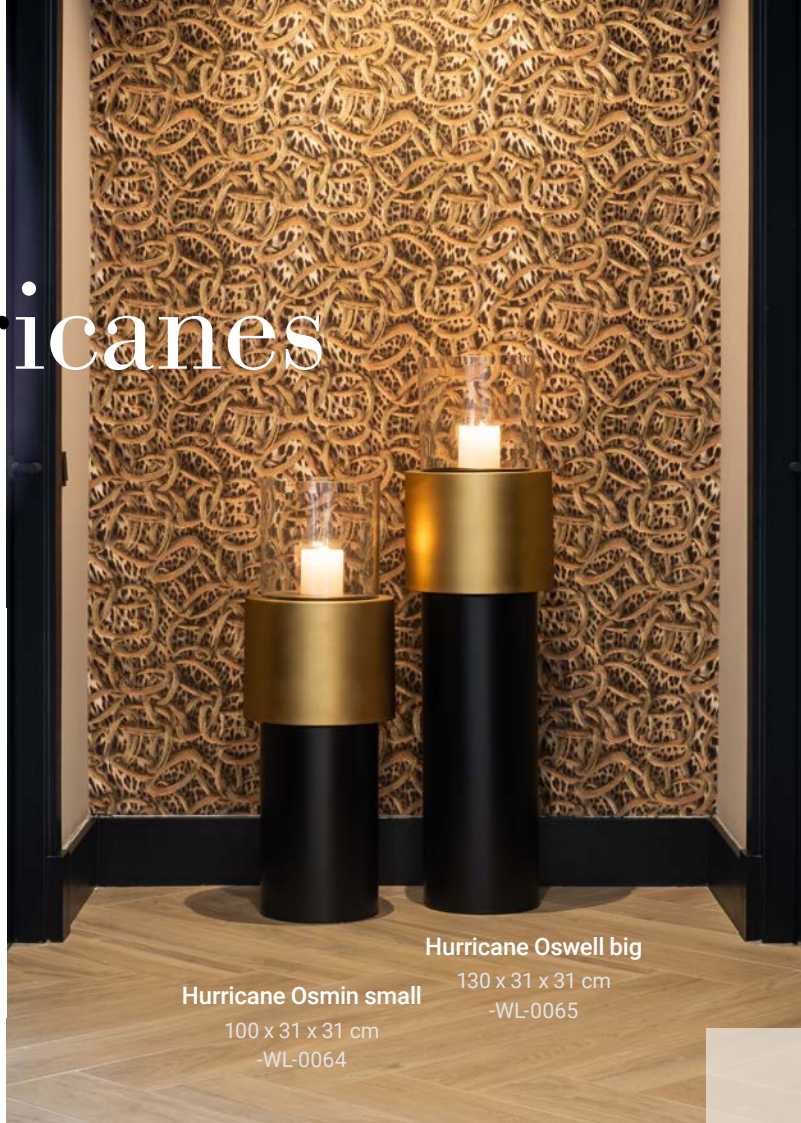

Hurricane Oxley big
130 x 31 x 31 cm
-WL-0063

Hurricane Milas small
102 x 27 x 27 cm
-WL-0114

Hurricane Milas big
132 x 27 x 27 cm
-WL-0115

Hurricane Orren nickel
60 x 40 x 40 cm
-WL-0061

Hurricane Edison
31 x 20 x 20 cm
-WL-0130