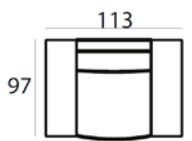

Material

Seats: springs, HR soft foam, HR extra soft foam, fiber padding, upholstery
 Back cushions: HR soft foam, fiber padding, HR soft foam

80 x 113 x 97 cm
FRATELLI-1

80 x 75 x 97 cm
FRATELLI-1ZA

80 x 128 x 97 cm
FRATELLI-1,5