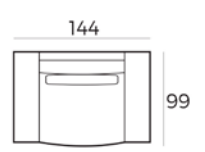

88 x 144 x 99 cm
FELIX-1,5