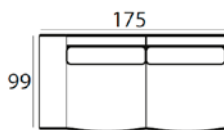

88 x 175 x 99 cm
ROXANNE-2,5AL