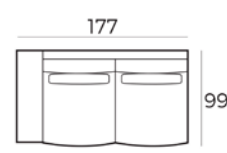

88 x 177 x 99 cm
FELIX-2,5AL