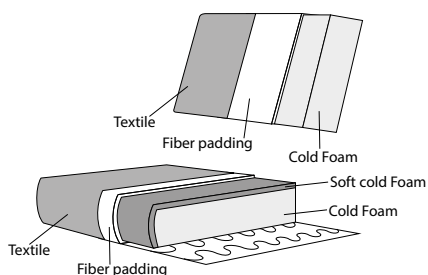

75 x 117 x 152 cm
DEVON-LCHR

75 x 100 x 136 cm
DEVON-OTMOL

75 x 100 x 136 cm
DEVON-OTMOR

44 x 69 x 101 cm
DEVON-P69X101

See page 268 for all available fabrics.

(H x W x D) Pasha module sofa

Sofa modules

Pasha is a spacious, super comfortable sofa with wide arm rests and an armrest over the full length of the lounge module. As the modules are completely upholstered they can even be placed as stand alone.