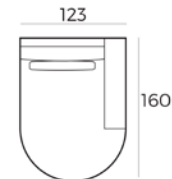

88 x 123 x 160 cm
FELIX-LCHRR