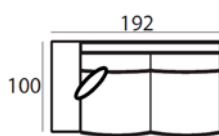

Material

Seats: cold foam, chopped foam, fiber padding, upholstery
Back cushions: ballfiber and chopped foam mix, upholstery.

89 x 137 x 100 cm
SANTOS-1,5

89 x 219 x 100 cm
SANTOS-2,5

89 x 192 x 100 cm
SANTOS-2,5AL