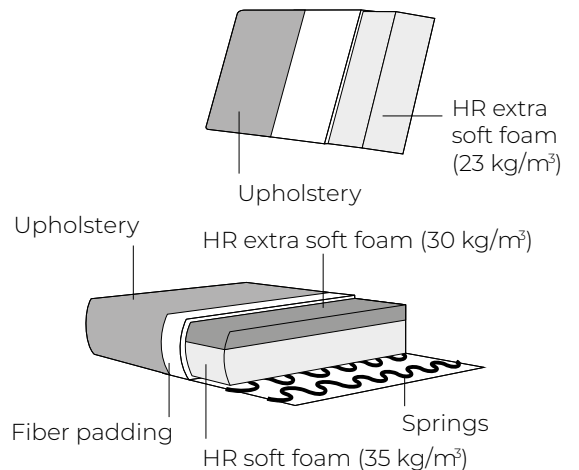

Felix module sofa (H x W x D)

Sofa modules

Felix is one of our most comfortable sofas and is characterized by the round loungepart, wide armrests and lumbar cushions. It is available in modules so you can create a sofa to suit your wishes.

Maintenance

Keep the sofa away from direct sunlight. Plump up the cushion or pillow on a regular basis. Remove stains by dabbing, not rubbing. Note: normal use of the sofa makes the fabric more loose and the seats softer.

Material

Seats: springs, HR soft foam 35 kg/m³, HR extra soft foam 30kg/m³ fiber padding, upholstery
Back cushions: HR extra soft foam 23kg/m³, upholstery
Deco cushion: ballfiber, feather and chopped foam mix, upholstery

combine to your wishes
with the many
different modules

See page 268 for all available fabrics.