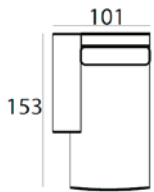

88 x 205 x 99 cm
ROXANNE-3AR

88 x 260 x 99 cm
ROXANNE-3XL

88 x 180 x 99 cm
ROXANNE-3ZA

88 x 96 x 96 cm
ROXANNE-CORNER

combine to your wishes
 with the many
 different modules

See page 268 for all available fabrics.