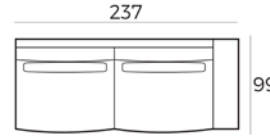

88 x 237 x 99 cm
FELIX-3,5AR