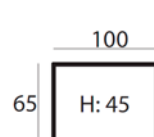

89 x 237 x 100 cm
SANTOS-3,5AR

89 x 100 x 100 cm
SANTOS-CORNER

45 x 65 x 100 cm
SANTOS-P65X100

45 x 100 x 100 cm
SANTOS-P100X100

combine to your wishes
with the many
different modules

See page 268 for all available fabrics.