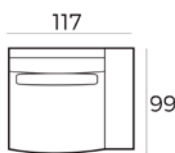

88 x 117 x 99 cm
FELIX-1,5AR