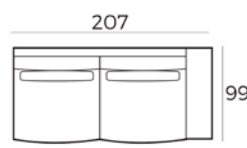

88 x 207 x 99 cm
FELIX-3AR