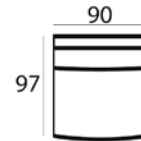

Material

Seats: springs, HR soft foam, HR extra soft foam, fiber padding, upholstery
 Back cushions: HR soft foam, fiber padding, HR soft foam

80 x 113 x 97 cm
FRATELLI-1

80 x 75 x 97 cm
FRATELLI-1ZA

80 x 128 x 97 cm
FRATELLI-1,5