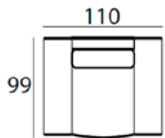

Roxanne module sofa (H x W x D)

Sofa modules

The fancy Roxanne sofa stands out because of the sloping armrest and the special stitching on the back cushions. The refined design of this armrest results in giving Roxanne a more spacious and luxurious look.

Maintenance

Keep the sofa away from direct sunlight. Beat and stretch the cushions on a regular basis. Remove stains by dabbing, not rubbing. Note: normal use of the sofa makes the fabric more loose and the seats softer.

Material

Seats: foam, soft cold foam, fiber padding, upholstery
Back cushions: ballfiber and feather mix, upholstery

88 x 110 x 99 cm
ROXANNE-1