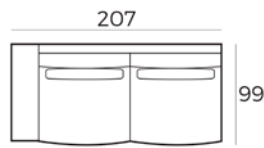

88 x 207 x 99 cm
FELIX-3AL