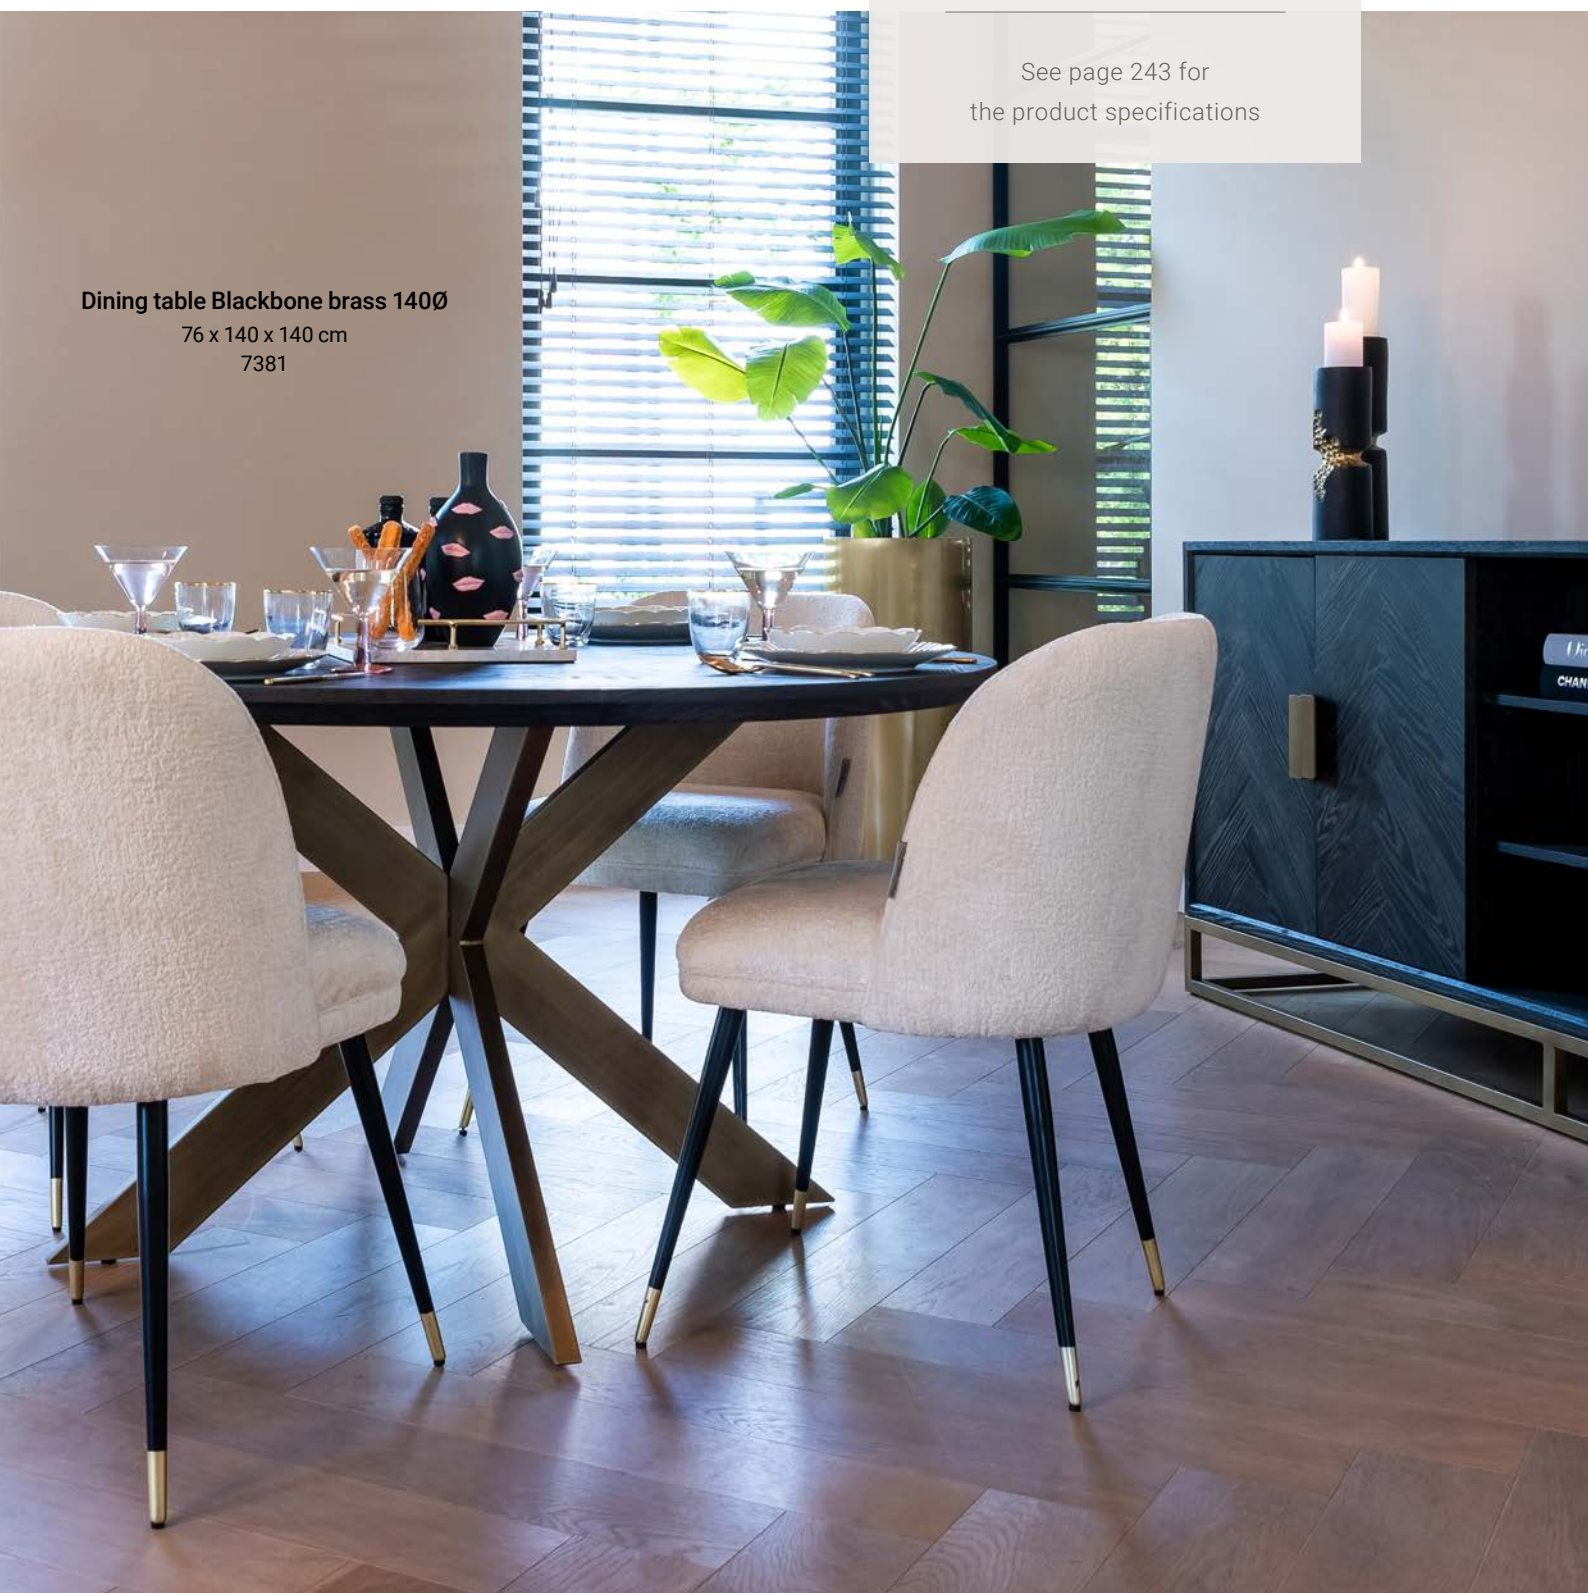

Collection Blackbone Brass

See page 243 for
the product specifications

Dining table Blackbone brass 140Ø
76 x 140 x 140 cm
7381