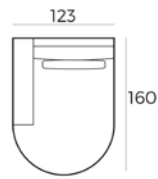

88 x 123 x 160 cm
FELIX-LCHRL