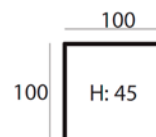

89 x 237 x 100 cm
SANTOS-3,5AR

89 x 100 x 100 cm
SANTOS-CORNER

45 x 65 x 100 cm
SANTOS-P65X100

45 x 100 x 100 cm
SANTOS-P100X100

combine to your wishes
with the many
different modules

See page 268 for all available fabrics.