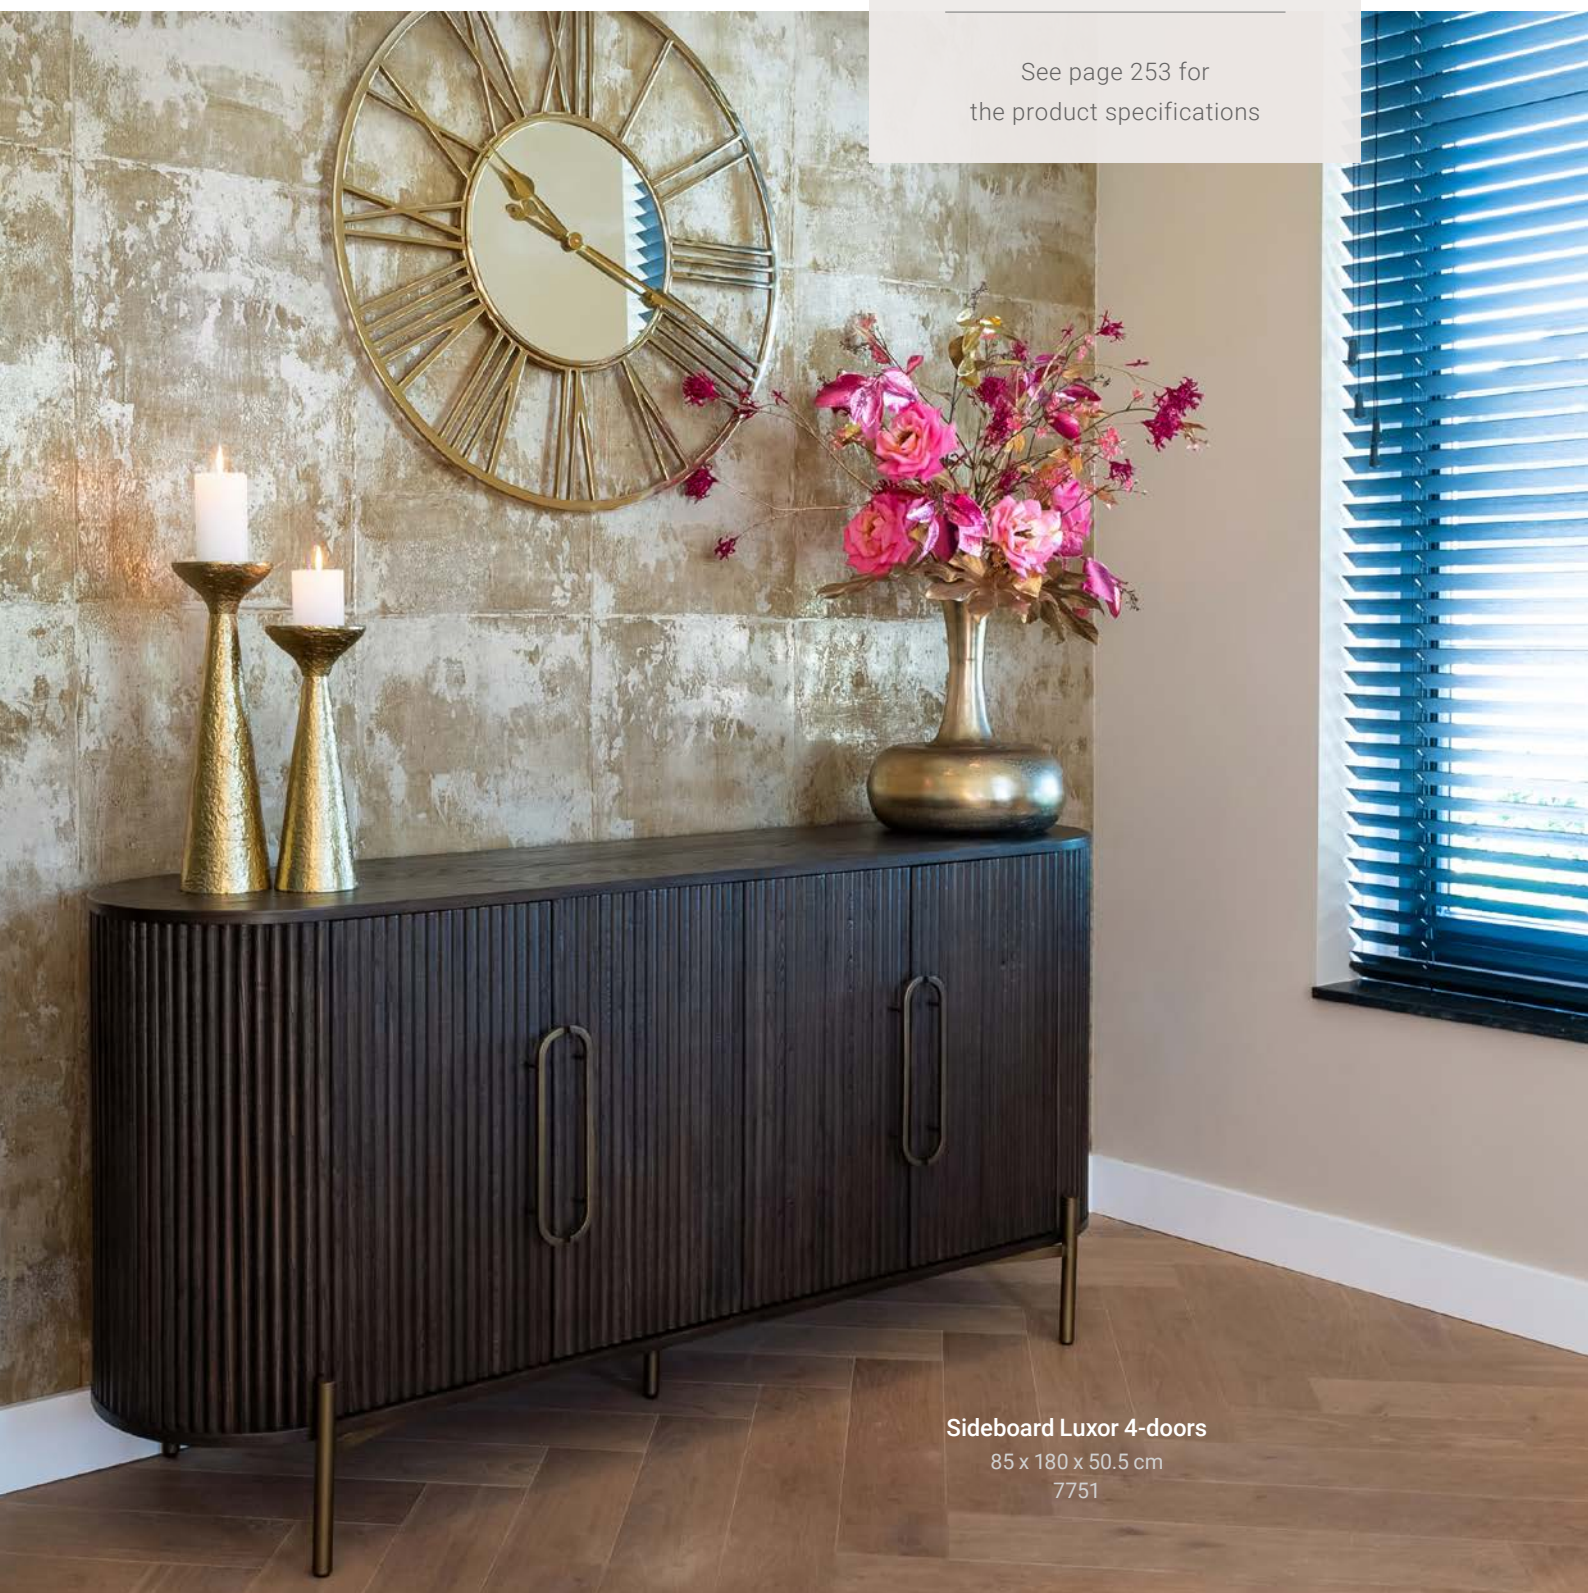

Collection **Luxor**

See page 253 for
the product specifications

Sideboard Luxor 4-doors

85 x 180 x 50.5 cm

7751

Dining table Luxor oval 300

75 x 300 x 120 cm
7756

Dining table Luxor oval 235