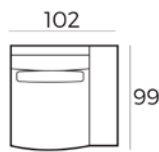

88 x 102 x 99 cm
FELIX-1AR