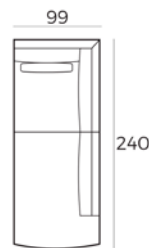

88 x 237 x 99 cm
FELIX-3,5AL

88 x 99 x 240 cm
FELIX-OTMR