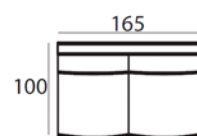

89 x 165 x 100 cm
SANTOS-2,5ZA