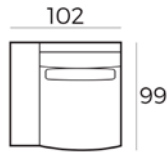

88 x 102 x 99 cm
FELIX-1AL