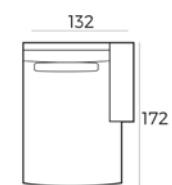

88 x 132 x 172 cm
FELIX-LCH105R