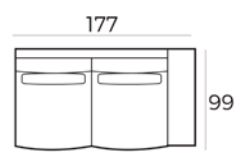

88 x 177 x 99 cm
FELIX-2,5AR