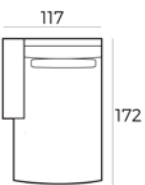

88 x 117 x 172 cm
FELIX-LCH90L