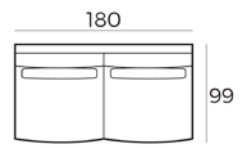

88 x 180 x 99 cm
FELIX-3ZA

combine to your wishes
with the many
different modules

See page 268 for all available fabrics.