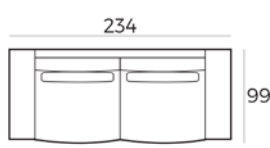

88 x 234 x 99 cm
FELIX-3