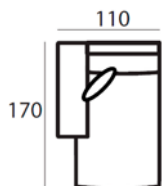

89 x 110 x 170 cm
SANTOS-LCH110L