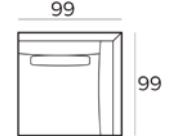

88 x 99 x 99 cm
FELIX-CORNER