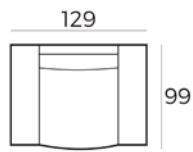

Felix module sofa (H x W x D)

Sofa modules

Felix is one of our most comfortable sofas and is characterized by the round loungepart, wide armrests and lumbar cushions. It is available in modules so you can create a sofa to suit your wishes.

Maintenance

Keep the sofa away from direct sunlight. Plump up the cushion or pillow on a regular basis. Remove stains by dabbing, not rubbing. Note: normal use of the sofa makes the fabric more loose and the seats softer.

Material

Seats: springs, HR soft foam 35 kg/m³, HR extra soft foam 30kg/m³ fiber padding, upholstery
Back cushions: HR extra soft foam 23kg/m³, upholstery
Deco cushion: ballfiber, feather and chopped foam mix, upholstery

89 x 129 x 99 cm
FELIX-1