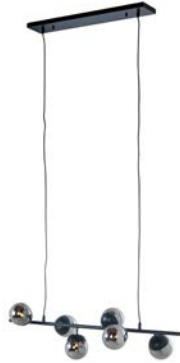

Hanging lamp Bente smoked
26 x 107.5 x 30 cm
-HL-0145

Hanging lamp Aleez
15 x 80 x 80 cm
-HL-0146

Hanging lamp Flyn
22 x 24 x 32 cm
-HL-0147

Hanging lamp Yosie
30 x 76 x 76 cm
-HL-0148

Hanging lamp Joney
40 x 80 x 80 cm
-HL-0149