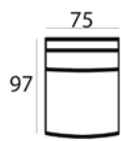

Material

Seats: springs, HR soft foam, HR extra soft foam, fiber padding, upholstery
 Back cushions: HR soft foam, fiber padding, HR soft foam

80 x 113 x 97 cm
FRATELLI-1

80 x 75 x 97 cm
FRATELLI-1ZA

80 x 128 x 97 cm
FRATELLI-1,5