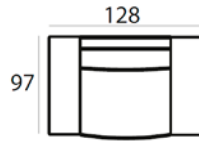

Material

Seats: springs, HR soft foam, HR extra soft foam, fiber padding, upholstery
 Back cushions: HR soft foam, fiber padding, HR soft foam

80 x 113 x 97 cm
FRATELLI-1

80 x 75 x 97 cm
FRATELLI-1ZA

80 x 128 x 97 cm
FRATELLI-1,5