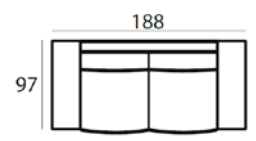

80 x 188 x 97 cm
FRATELLI-2,5