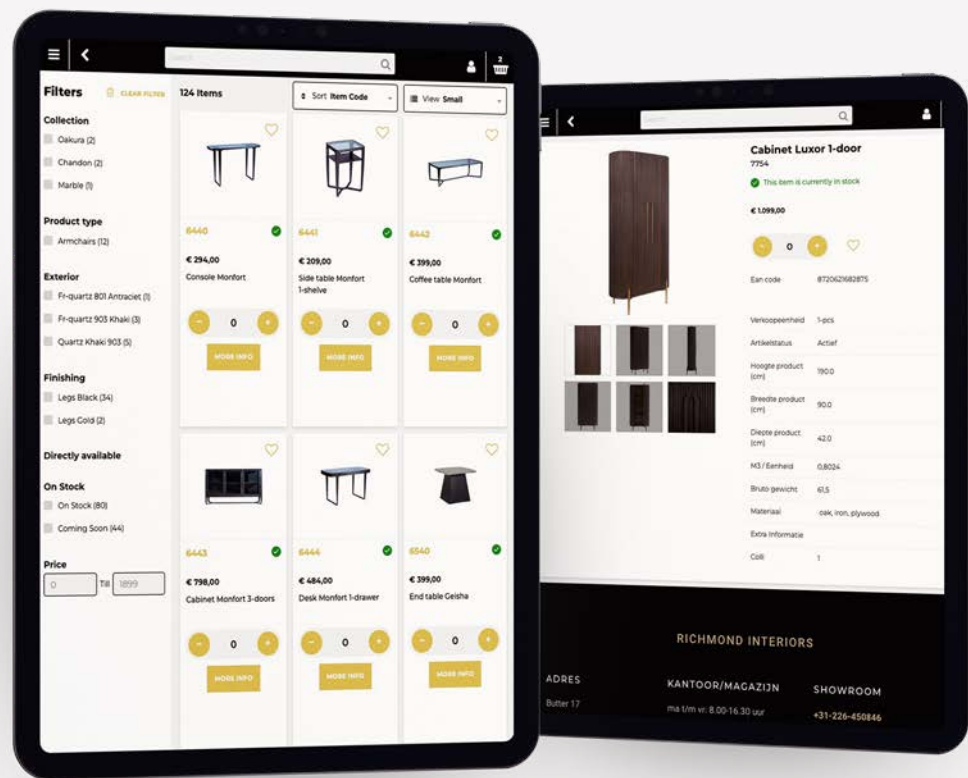

To login to your account just scan the QR code or enter www.richmondinteriors.nl/b2b in your webbrowser. If you don't have an account yet, you can request one at sales@richmondinteriors.nl

Order online B2B webshop