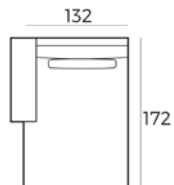

88 x 132 x 172 cm
FELIX-LCH105L