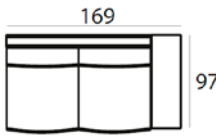

80 x 169 x 97 cm
FRATELLI-2,5AR