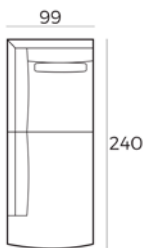

88 x 264 x 99 cm
FELIX-3,5

88 x 99 x 240 cm
FELIX-OTML