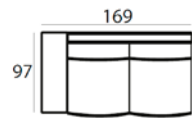

80 x 169 x 97 cm
FRATELLI-2,5AL