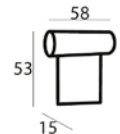

53 x 58 x 15 cm
FRATELLI-ROLL

combine to your wishes
with the many
different modules

See page 268 for all available fabrics.