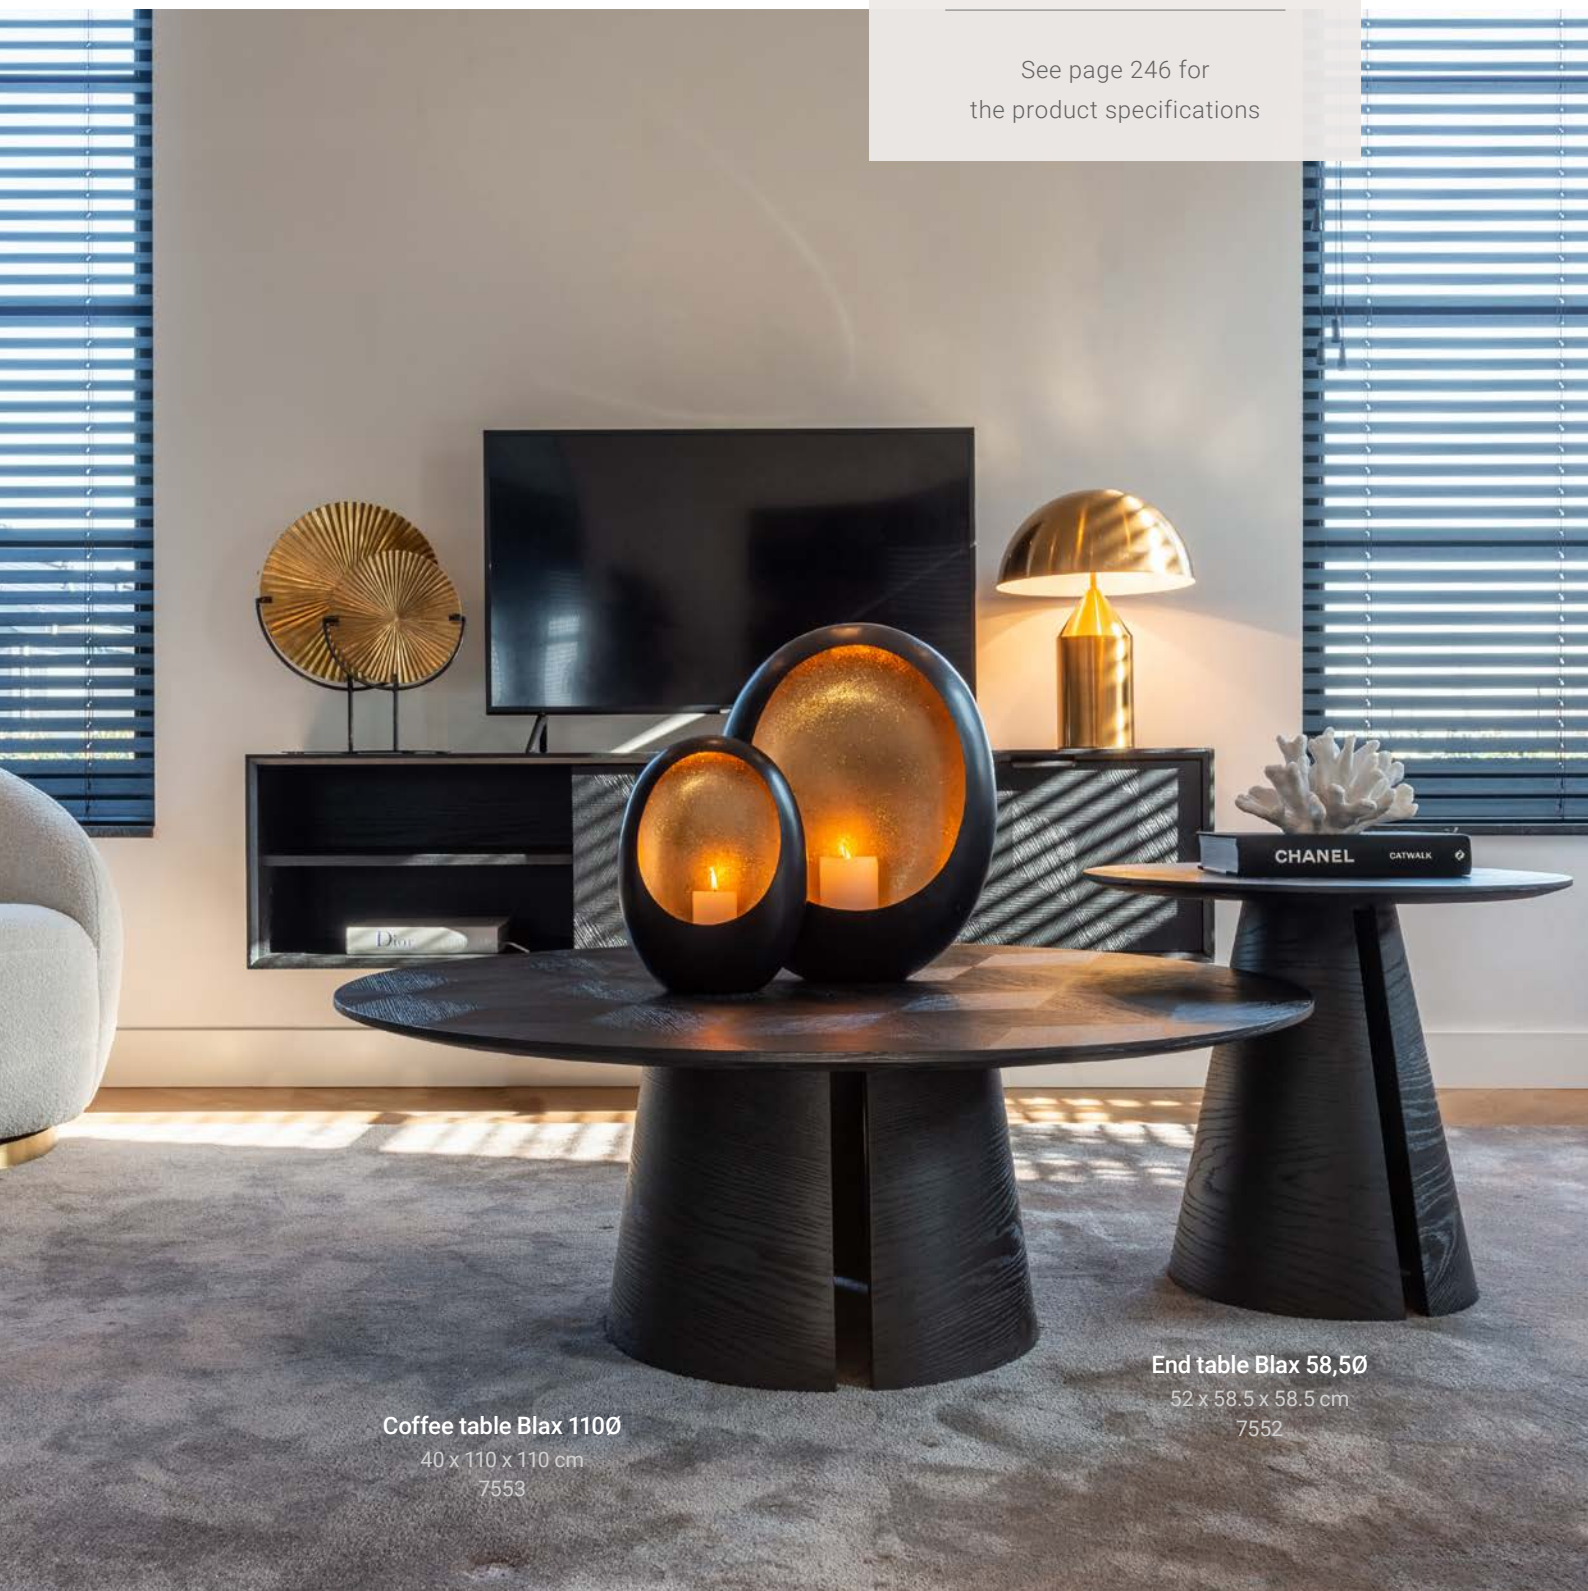

Collection Blax

See page 246 for
the product specifications

Coffee table Blax 110Ø

40 x 110 x 110 cm
7553

End table Blax 58,5Ø

52 x 58.5 x 58.5 cm
7552