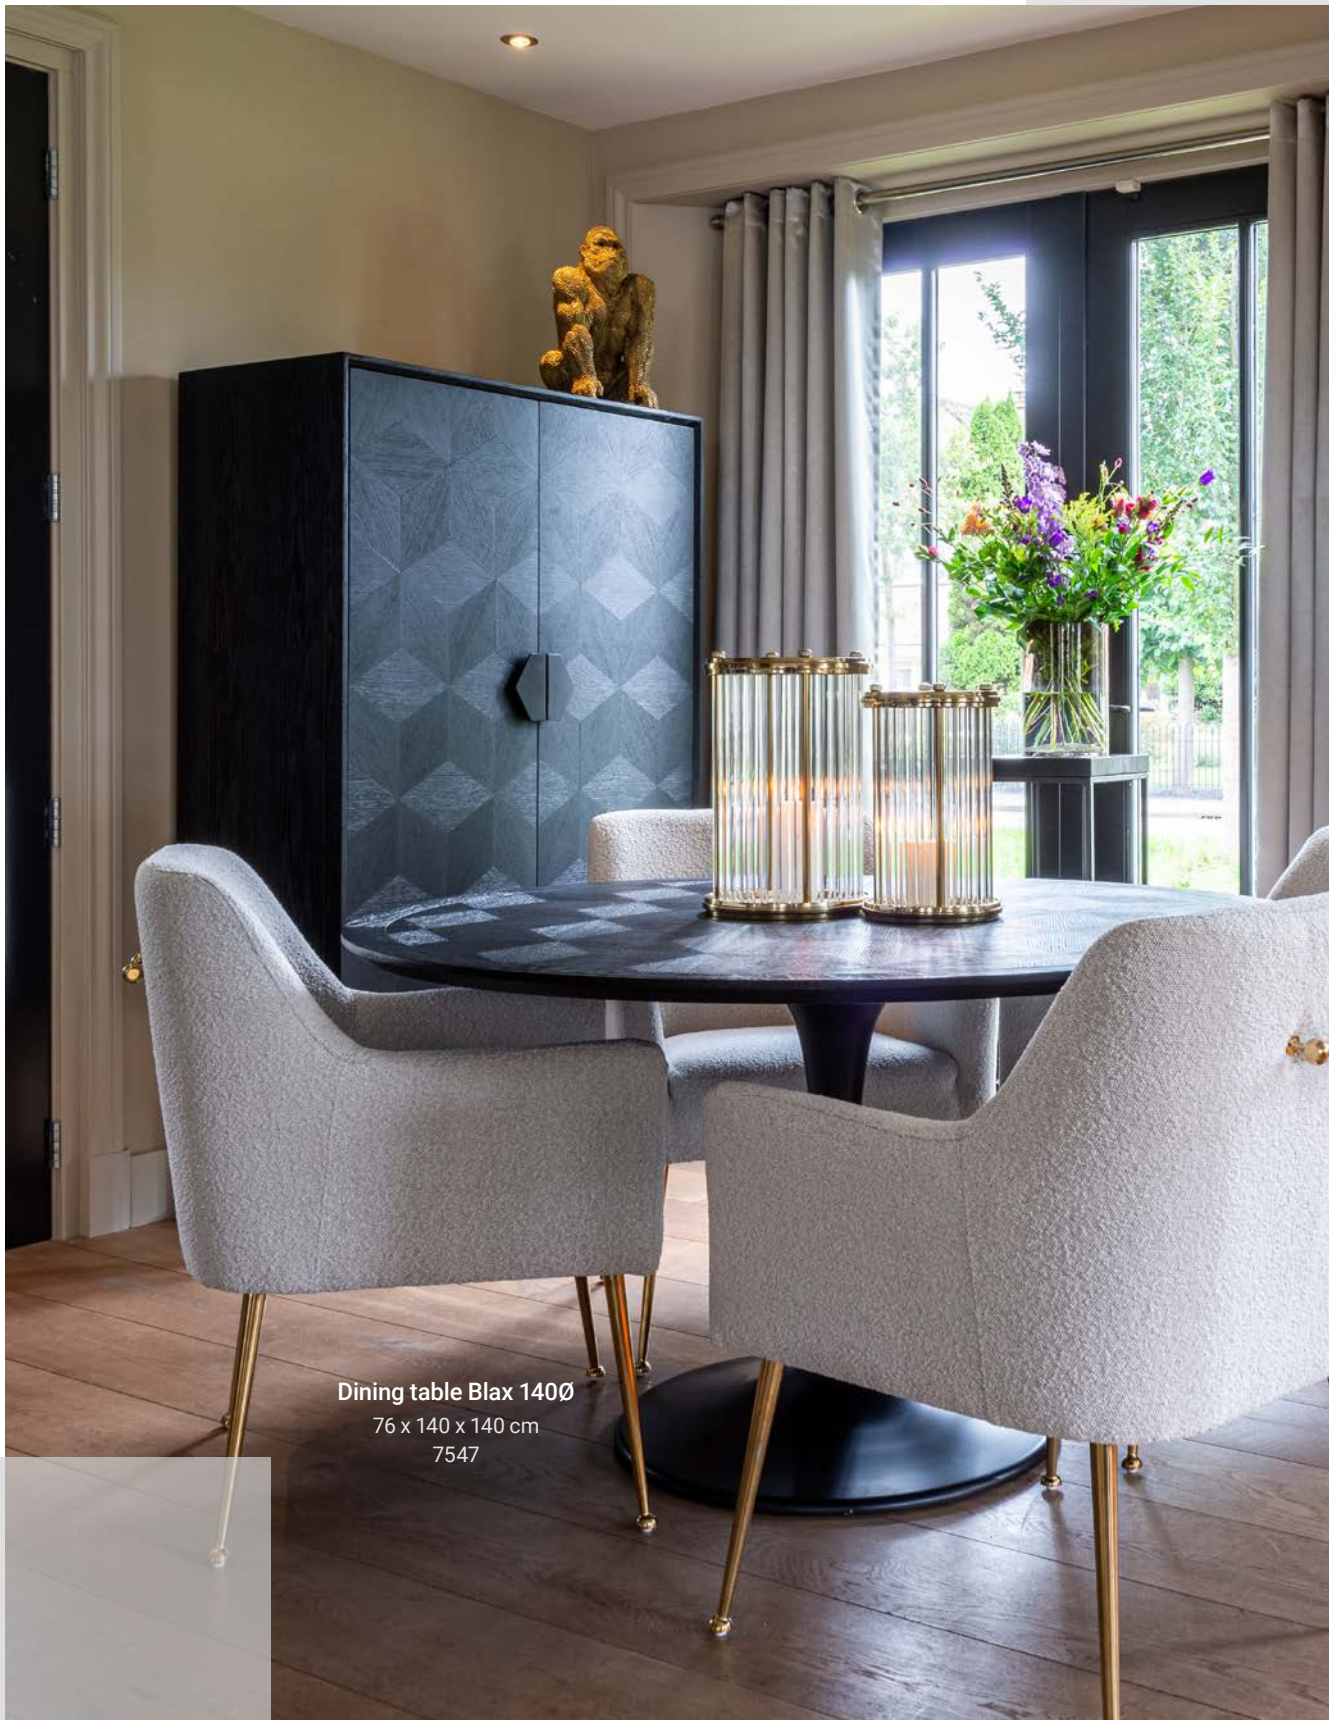

Chest of drawers Blax 2-drawers

62.5 x 55 x 46.5 cm
7544

Collection Blax

See page 246 for
the product specifications

Coffee table Blax 110Ø

40 x 110 x 110 cm
7553

End table Blax 58,5Ø

52 x 58.5 x 58.5 cm
7552