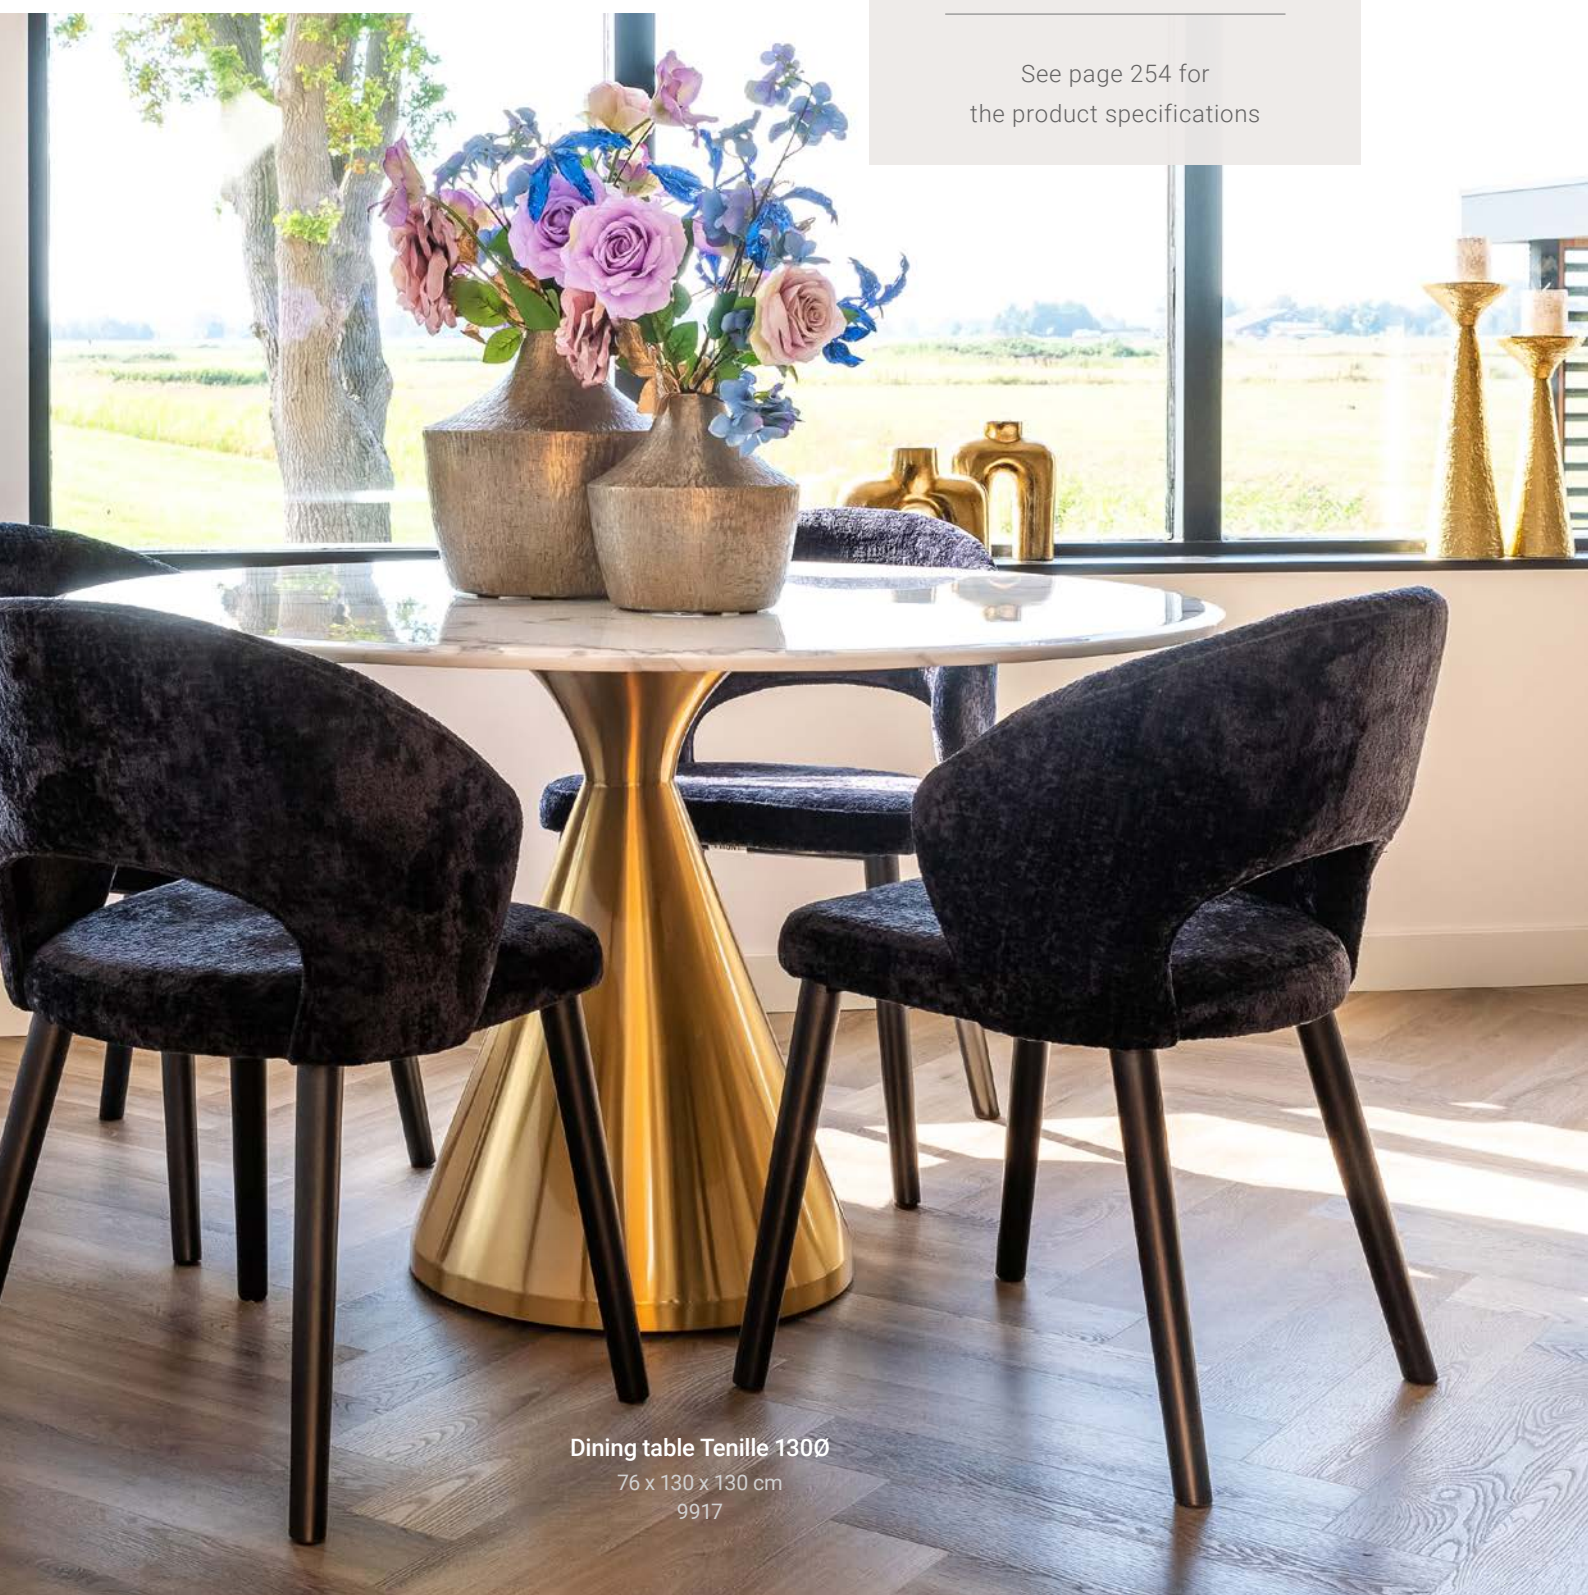

Collection Faux Marble

See page 254 for
the product specifications

Dining table Tenille 1300
76 x 130 x 130 cm
9917