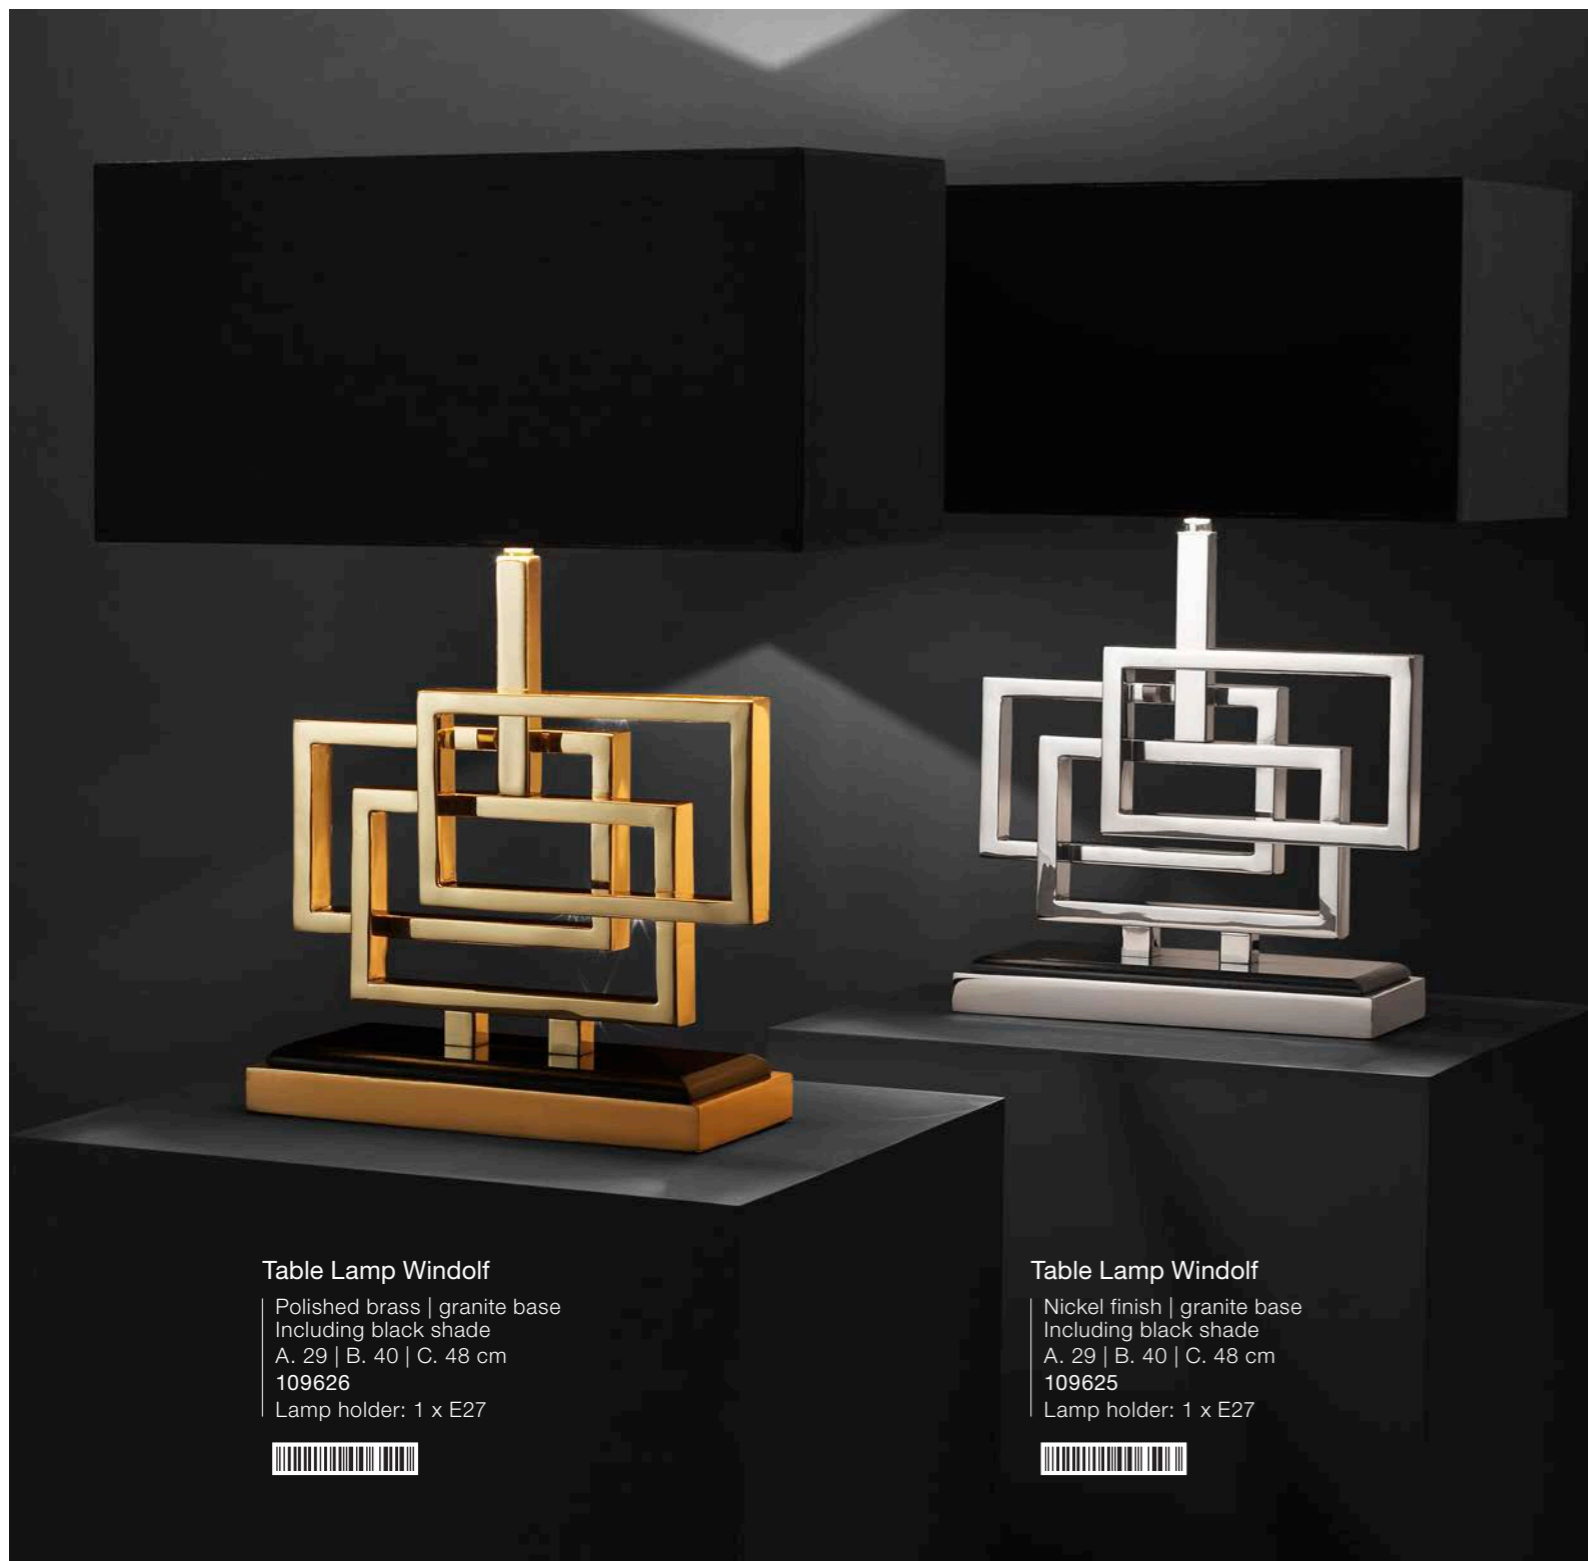

TABLE LAMP EMERALD

Table Lamp Emerald

Nickel finish | crystal glass
Including white shade
A. 22 | B. 43 | C. 67 cm
113341
Lamp holder: 1 x E27

Table Lamp Emerald

Gold finish | crystal glass
Including white shade
A. 22 | B. 43 | C. 67 cm
113342
Lamp holder: 1 x E27

Wall Lamp Windolf

Polished brass
Including black shade
35 x H. 41,5 x D. 21 cm
111609
Lamp holder: 1 x E14

Wall Lamp Windolf

Nickel finish
Including black shade
35 x H. 41,5 x D. 18 cm
111607
Lamp holder: 1 x E14