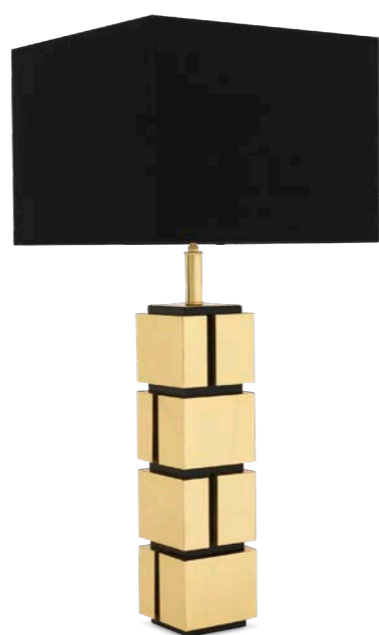

TABLE LAMP FRESCO

Table Lamp Fresco

Hand blown glass | antique brass finish
Including blue velvet shade
A. 22,5 | B. 50 | C. 96 cm
112609
Lamp holder: 1 x E27

Table Lamp Beau Rivage

Vintage brass finish | black base
Including black shade
A. 18 | B. 35 | C. 105,5 cm
110340
Lamp holder: 1 x E27