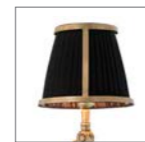

Wall Lamp Brunswick

Antique brass finish
Including pleated black shade and cream shade
17 x H. 77 x D. 29 cm | adjustable
111383
Lamp holder: 1 x E14