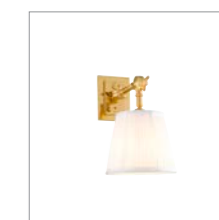

Wall Lamp Wentworth Single

Gold finish
Including pleated white shade
15 x H. 26 x D. 24 cm
107220
Lamp holder: 1 x E14