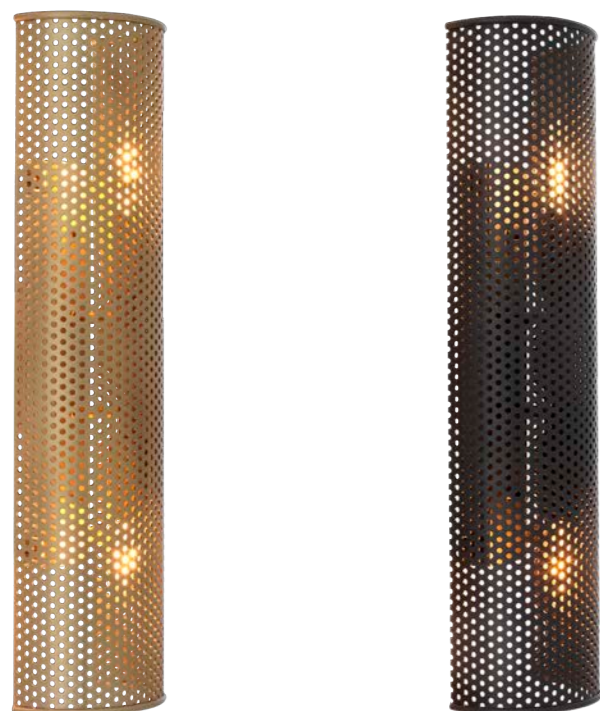

LED

Table Lamp Cassini

Antique brass finish | black marble base
 ø 70 x H. 79 cm
 113922

LED

Floor Lamp Cassini

Antique brass finish | black finish
 ø 70 x H. 205 cm
 113207

LED

Chandelier Cassini

Bronze finish
 ø 90 x min H. 102 cm
 113445

LED

Chandelier Cassini

Antique brass finish
 ø 90 x min H. 102 cm
 113170

CASSINI SERIES

RADIANT FOCAL POINT

Reminding one of planetarian rings, the galactic designed Cassini Chandelier makes a radiant focal point in your home interior. Characterised by four metal rings with an antique brass finish or bronze finish, the inner ring of this distinctive ceiling lamp is fixed to the pendant. The other rings are attached to hinges, so you can rotate them individually to direct the light as required.

All rings are equipped with integrated LED lights that are dimmable, if used with a LED dimmer.

WALL LAMP MORRISON LARGE

Wall Lamp Morrison L

Antique brass finish
13,5 x H. 50,5 x D. 9 cm
114090
Lamp holder: 2 x E14

Wall Lamp Morrison L

Bronze highlight finish
13,5 x H. 50,5 x D. 9 cm
114764
Lamp holder: 2 x E14

WALL LAMP MORRISON SMALL

Wall Lamp Morrison S

Antique brass finish
25,5 x H. 20,5 x D. 13,5 cm
114089
Lamp holder: 2 x E14