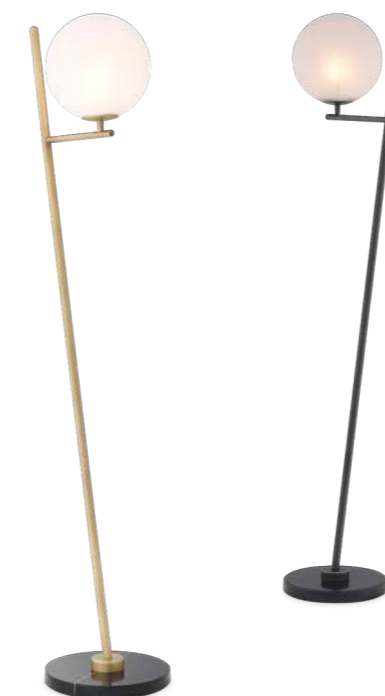

FLOOR LAMP FLYNN

Floor Lamp Flynn

Antique brass finish | black marble base
 White glass with swirl design
 39 x 30 x H. 159 cm
 113957
 Lamp holder: 1 x E14

Floor Lamp Flynn

Bronze highlight finish | black marble base
 White glass with swirl design
 39 x 30 x H. 159 cm
 114454
 Lamp holder: 1 x E14