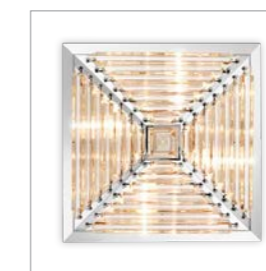

Bottom view

Ceiling Lamp Eden

Nickel finish | crystal glass
49 x 49 x H. 21 cm
112696
Lamp holder: 4 x E14

All lamps are sold without light bulbs.