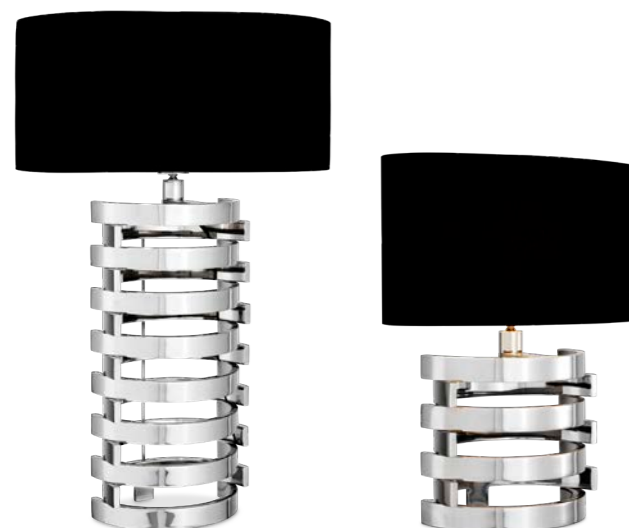

GOLD FINISH

Table Lamp Boxter S

Gold finish
Including black shade
A. 18 | B. 35 | C. 50 cm
109810
Lamp holder: 1 x E27

Table Lamp Boxter L

Gold finish
Including black shade
A. 22 | B. 50 | C. 69 cm
109812
Lamp holder: 1 x E27

NICKEL FINISH

Table Lamp Boxter L

Nickel finish
Including black shade
A. 22 | B. 50 | C. 69 cm
109811
Lamp holder: 1 x E27

Table Lamp Boxter S

Nickel finish
Including black shade
A. 18 | B. 35 | C. 50 cm
109809
Lamp holder: 1 x E27