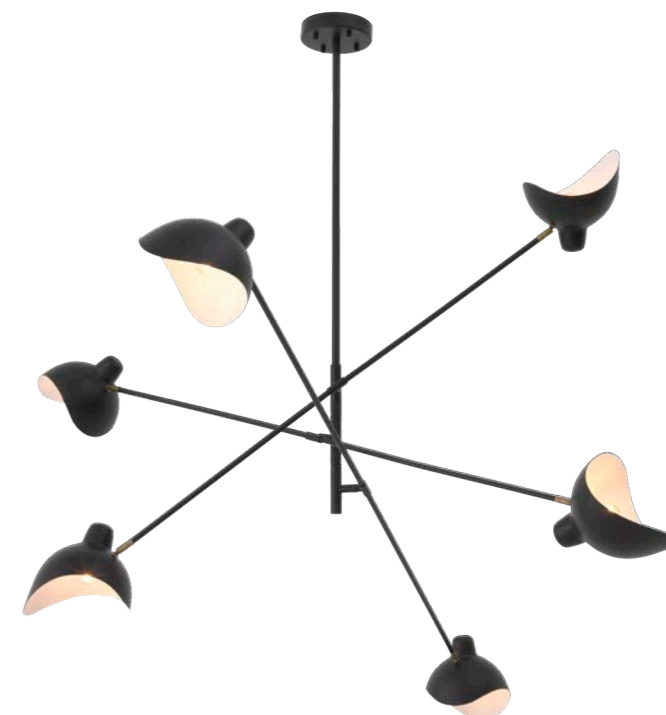

CHANDELIER
OPHELIA

Lighting Series

CHANDELIER TYLER

Chandelier Tyler

Antique brass finish | black finish shades
ø 180 x H. 36 cm
114375
Lamp holder: 6 x E27

CHANDELIER KIRBY

Chandelier Kirby

Black finish | antique brass finish
ø 200 x H. 115 cm
114414
Lamp holder: 5 x E27

CHANDELIER VINCE

Chandelier Vince

Black finish | antique brass finish
 ø 180 x H. 84,5 cm
 114374
 Lamp holder: 6 x E27

VINTAGE VIBES

The black Meryll Chandelier captures the aesthetic of designer lamps from the 1950s and 60s. Its extraordinary lampshades remind one of vintage horse riding caps. Finished in black with antique brass details for a sophisticated look. For ultimate flexibility, the arms are adjustable and the shades can be rotated in every desired direction. Combine with our A shape LED bulbs for a bold yet warm lighting effect.

Chandelier Meryll

Black finish | antique brass finish
 ø 200 x min H. 60 cm
 114373
 Lamp holder: 6 x E27

CHANDELIER MERYLL

Chandelier Meryll

White finish | antique brass finish
 ø 200 x min H. 60 cm
 114795
 Lamp holder: 6 x E27