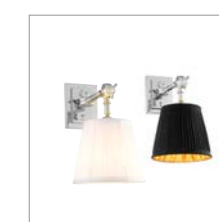

Wall Lamp Wentworth Single

Nickel finish
Including pleated white shade
15 x H. 26 x D. 24 cm
107221
Lamp holder: 1 x E14

Wall Lamp Wentworth Single

Nickel finish
Including pleated black shade
15 x H. 26 x D. 24 cm
107176
Lamp holder: 1 x E14