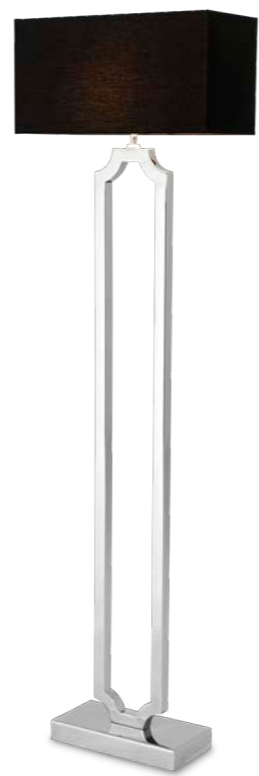

FLOOR LAMP FIORI

Floor Lamp Fiori

Antique brass finish | alabaster
42,5 x 37 x H. 172 cm
114655
Lamp holder: 3 x E14

Floor Lamp Dorrell

Nickel finish | clear glass | frosted glass
40 x 40 x H. 192,5 cm
111315
Lamp holder: 5 x E27