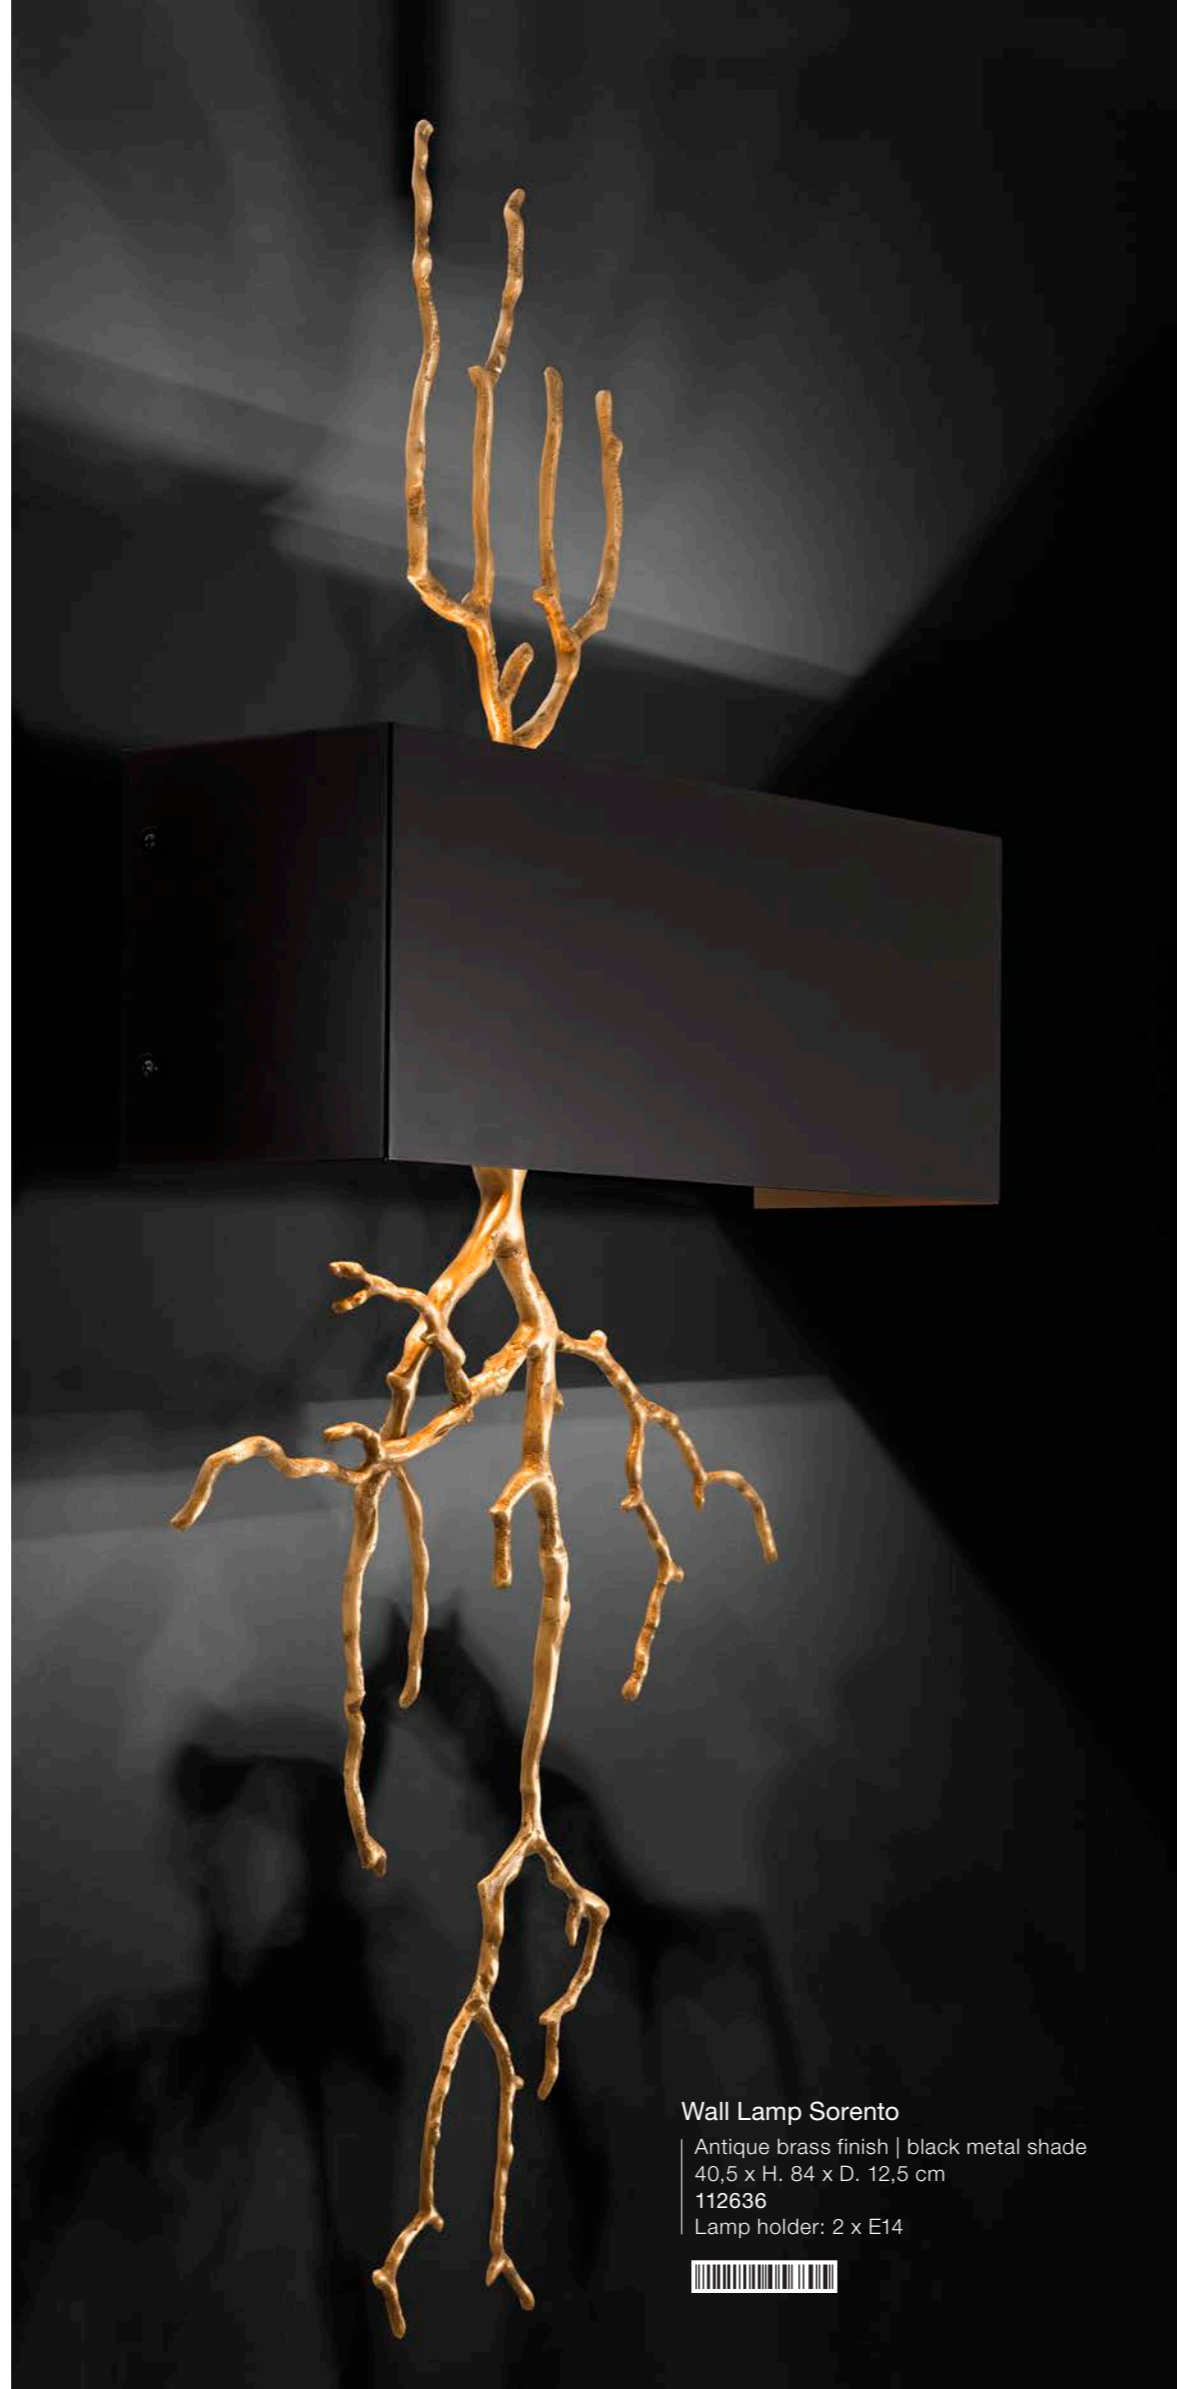

Wall Lamp Sorento

Antique brass finish | black metal shade
40,5 x H. 84 x D. 12,5 cm
112636
Lamp holder: 2 x E14