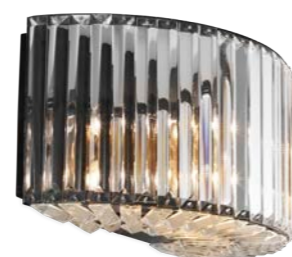

Wall Lamp Infinity

Gunmetal finish | crystal glass
42 x H. 20 x D. 23 cm
109668
Lamp holder: 2 x E14