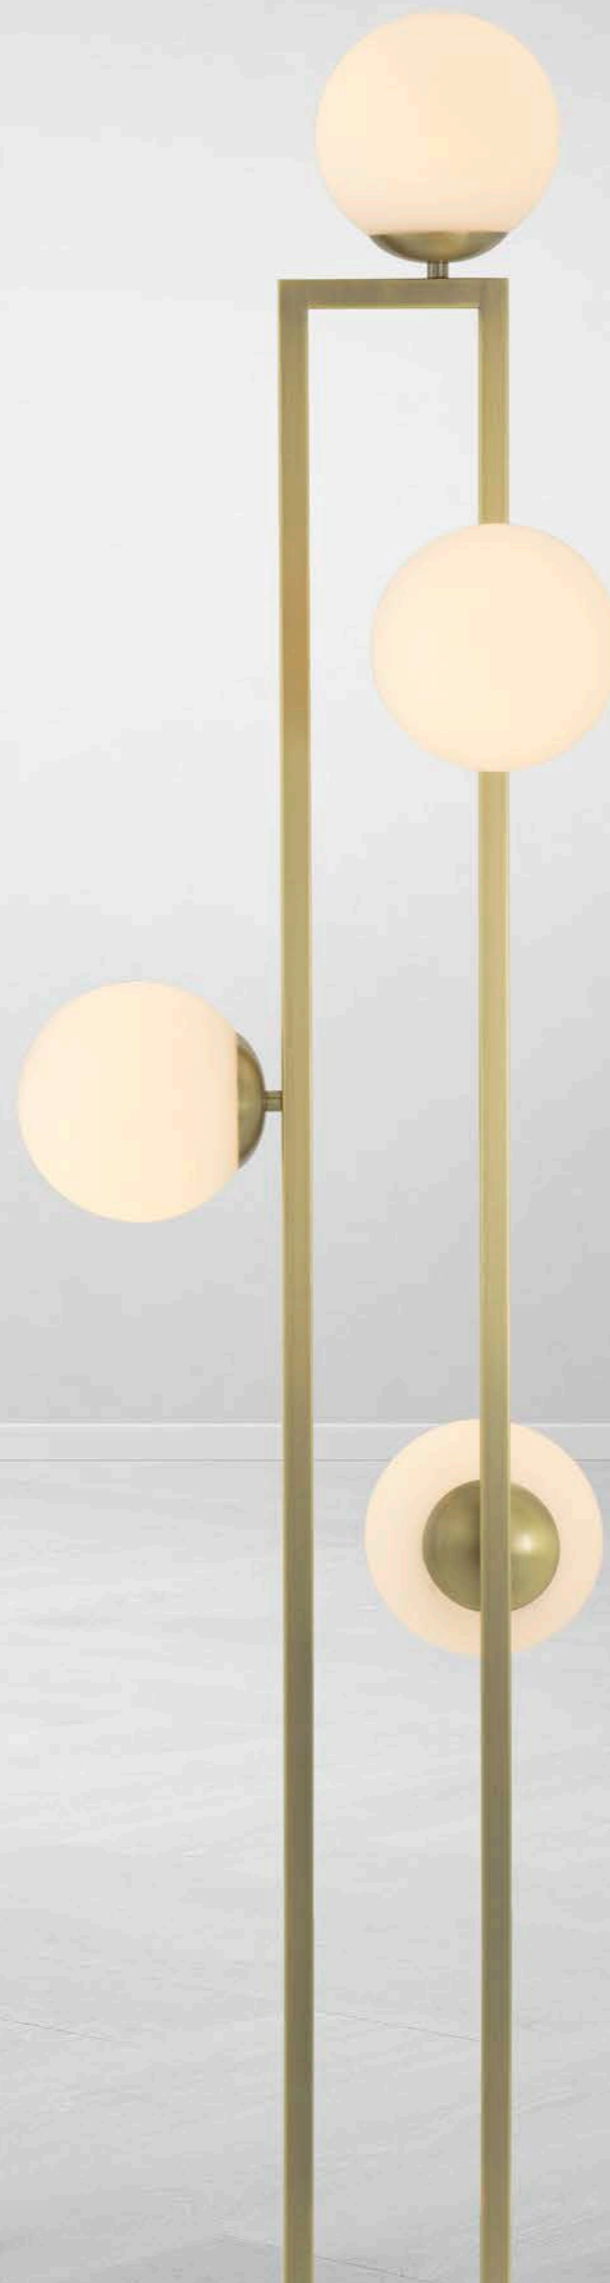

Floor Lamp Pascal

Light brass finish | white glass
40 x 34,5 x H. 175 cm
114688
Lamp holder: 4 x E14