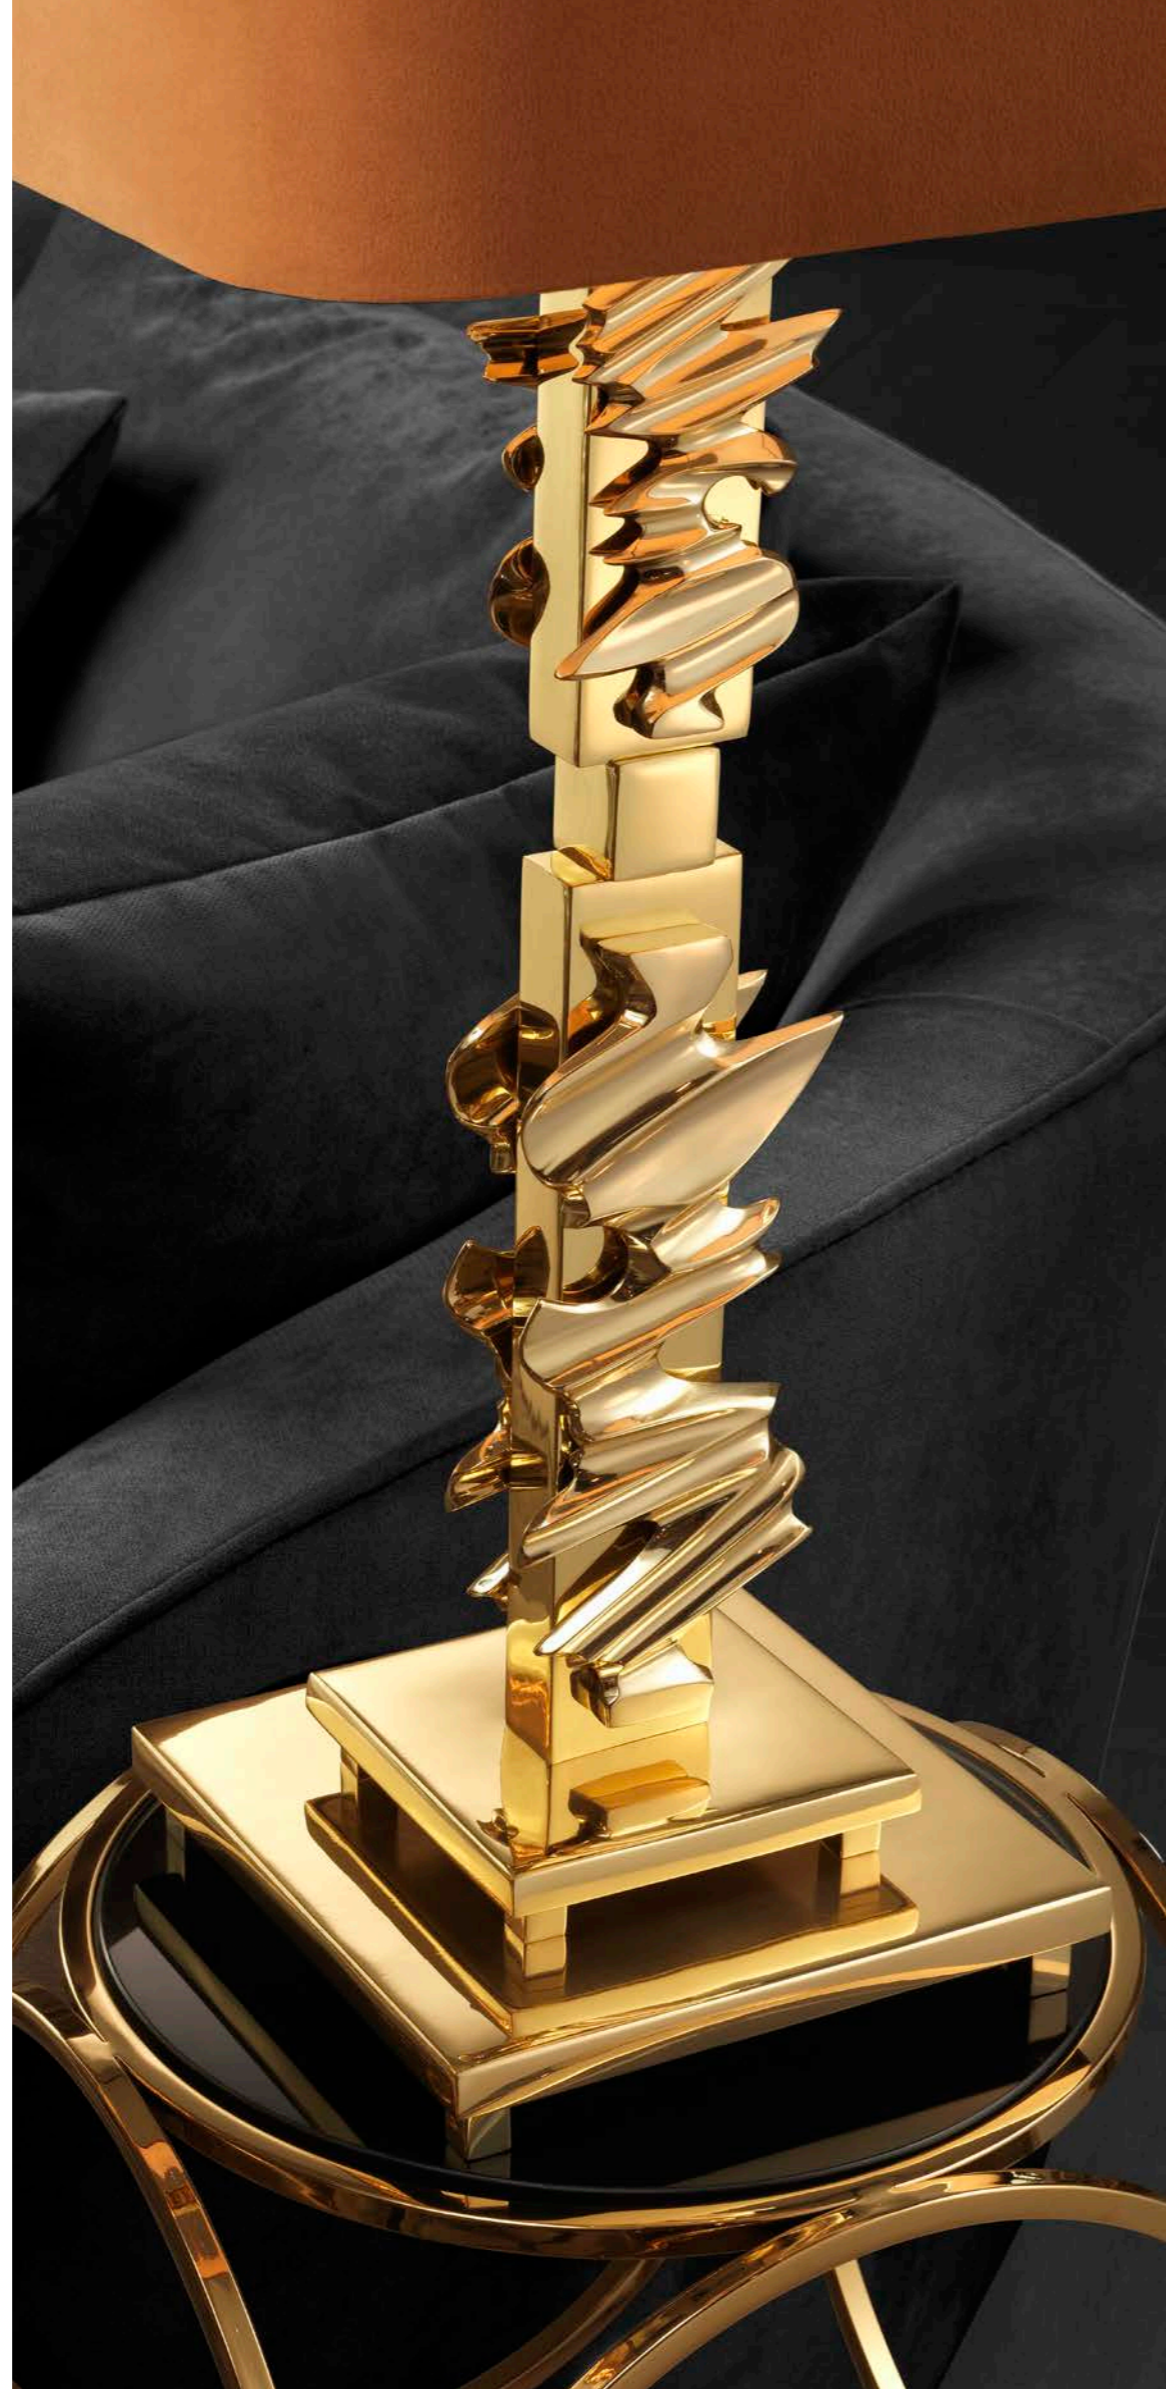

Table Lamp Abruzzo

Nickel finish
Including grey velvet shade
A. 20 | B. 35 | C. 82 cm
110975
Lamp holder: 1 x E27

Table Lamp Divini

Gold finish | petrified wood
Including silver grey shade
A. 16 | B. 40 | C. 74,5 cm
111023
Lamp holder: 1 x E27