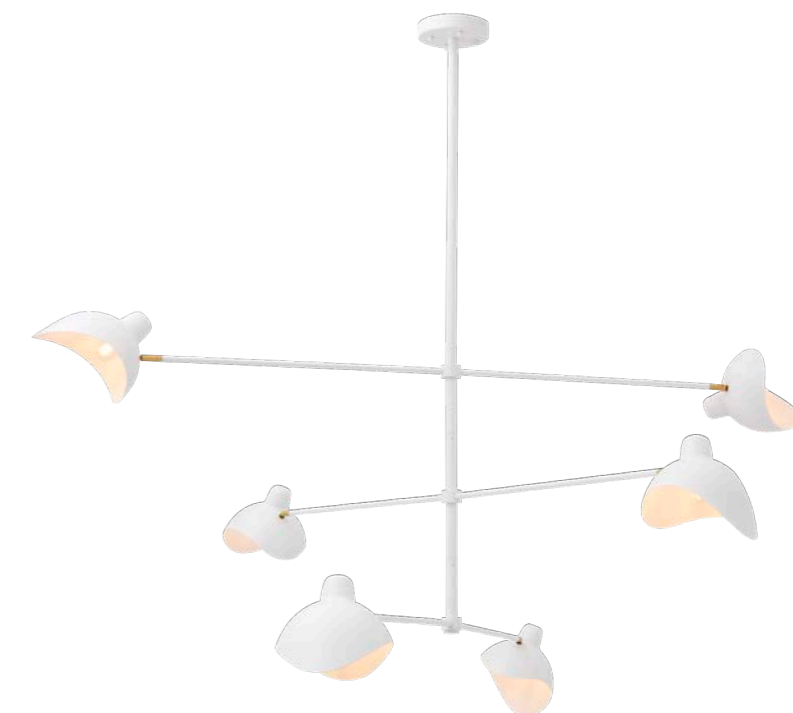

CHANDELIER VINCE

Chandelier Vince

Black finish | antique brass finish
 ø 180 x H. 84,5 cm
 114374
 Lamp holder: 6 x E27

VINTAGE VIBES

The black Meryll Chandelier captures the aesthetic of designer lamps from the 1950s and 60s. Its extraordinary lampshades remind one of vintage horse riding caps. Finished in black with antique brass details for a sophisticated look. For ultimate flexibility, the arms are adjustable and the shades can be rotated in every desired direction. Combine with our A shape LED bulbs for a bold yet warm lighting effect.

Chandelier Meryll

Black finish | antique brass finish
 ø 200 x min H. 60 cm
 114373
 Lamp holder: 6 x E27

CHANDELIER MERYLL

Chandelier Meryll

White finish | antique brass finish
 ø 200 x min H. 60 cm
 114795
 Lamp holder: 6 x E27

CHANDELIER VINCE

Chandelier Vince

White finish | antique brass finish
 ø 180 x H. 84,5 cm
 114818
 Lamp holder: 6 x E27

All lamps are sold without light bulbs.

WALL LAMP MITCH

Wall Lamp Mitch
 Black finish | antique brass finish
 57 x H. 150 x D. 57 cm
 114796
 Lamp holder: 2 x E27

TABLE LAMP JOSHUA

Table Lamp Joshua
 Black finish | antique brass finish | marble base
 95 x H. 57 x D. 20 cm
 114420
 Lamp holder: 2 x E27

WALL LAMP PELHAM

Wall Lamp Pelham
 Antique brass finish | black finish shade
 67 x H. 70 x D. 19,5 cm
 114417
 Lamp holder: 1 x E27