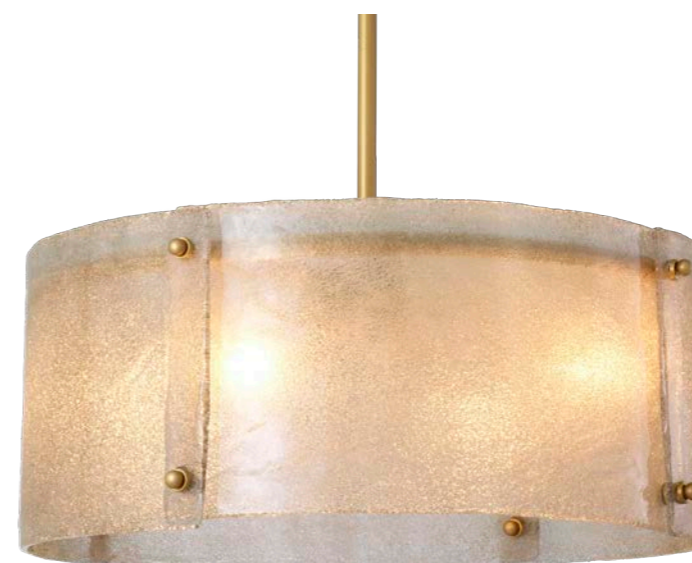

All lamps are sold without light bulbs.

PLAYFUL DESIGN

The playful design of the Kimpton chandelier reminds one of a game of Mikado. Made up of six rectangular bars with an antique brass finish and integrated LED lights, this versatile modern suspension light creates beautiful light effects in your interior surroundings. The bars can be hung in any desired position by adjusting the length of the wires.